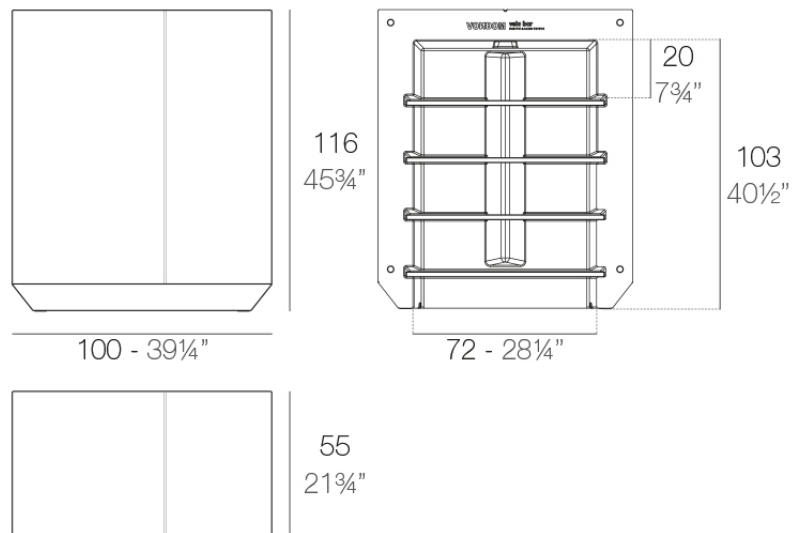

Info

Description

Made of polyethylene resin by rotational moulding. 100% Recyclable. Item suitable for indoor and outdoor use. Available in different finishes.

Weight: 35 Kg

VELA Barra 100
VELA Single counter