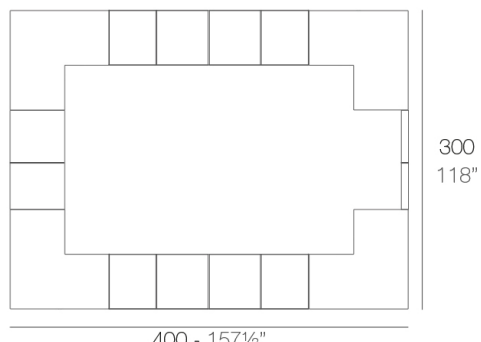

Combinations

- 2 x 54082 Barra - Double counter
- 1 x 54081 Barra 100 - Single counter
- 4 x 54083 Barra esquina - Corner counter
- 1 x 54084 Puerta barra (con bisagra) - Counter door (with hinge)