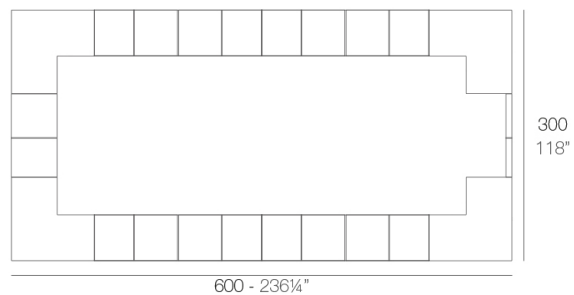

- 4 x 54082 Barra - Double counter
- 1 x 54081 Barra 100 - Single counter
- 4 x 54083 Barra esquina - Corner counter
- 1 x 54084 Puerta barra (con bisagra) - Counter door (with hinge)