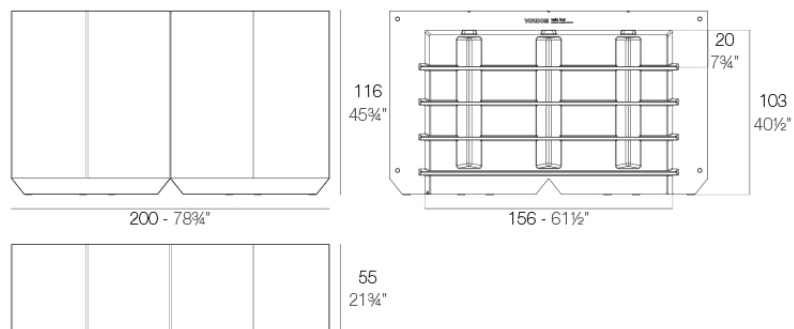

Info

Description

Made of polyethylene resin by rotational moulding. 100% Recyclable. Item suitable for indoor and outdoor use. Available in different finishes.

Weight: 65.2 Kg

VELA Barra
VELA Double counter