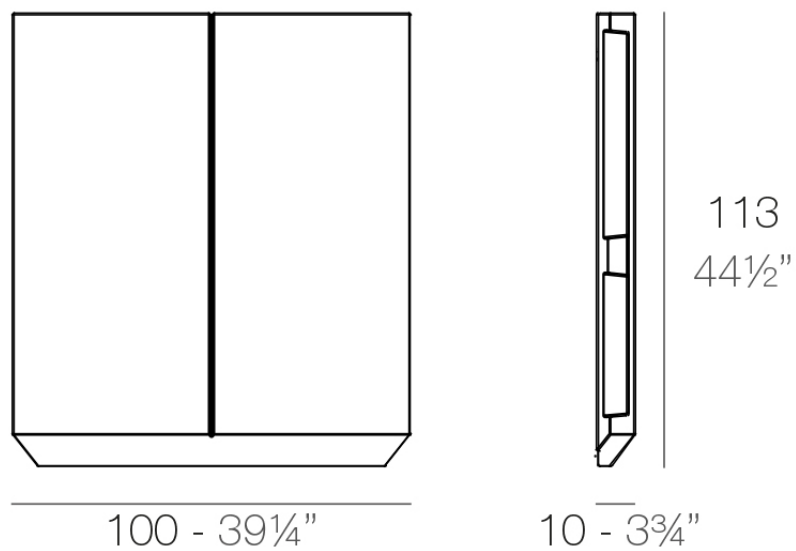

Info

Description

Made of polyethylene resin by rotational moulding. 100% Recyclable. Item suitable for indoor and outdoor use. Available in different finishes.

Weight: 14.95 Kg

VELA Puerta barra (con bisagra)
VELA Counter door (with hinge)