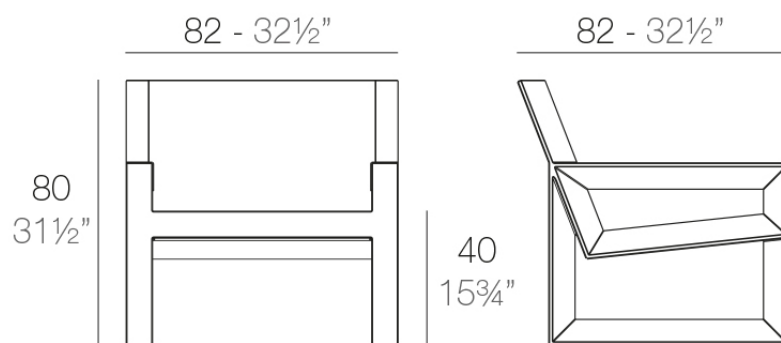

Info

Description

Made of polyethylene resin by rotational moulding. 100% Recyclable. Item suitable for indoor and outdoor use. Available in different finishes.

Weight: 20.6 Kg

FRAME Butaca
FRAME Lounge Chair