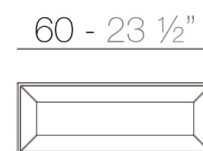

Info

Description

Made of polyethylene resin by rotational moulding. 100% Recyclable. Item suitable for indoor and outdoor use. Available in different finishes.

Modules

FRAME Mesa Baja
FRAME Low Table

FRAME Mesa Tumbona
FRAME Sun Chaise Table