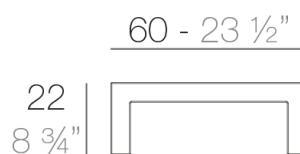

Info

Description

Made of polyethylene resin by rotational moulding. 100% Recyclable. Item suitable for indoor and outdoor use. Available in different finishes.

Modules

FRAME Mesa Baja
FRAME Low Table

FRAME Mesa Tumbona
FRAME Sun Chaise Table