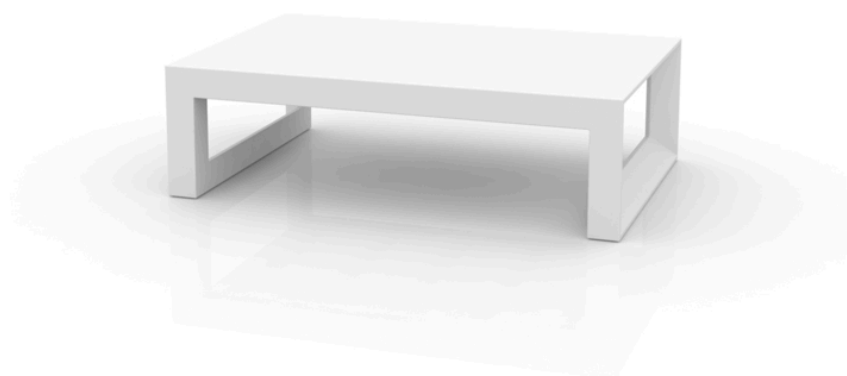

## Frame coffee table 120x80x35

by Ramón Esteve

Frame, outdoor collection by Ramon Esteve, comes from generating serene and timeless shapes using the framework as elementary geometry. The endless possibilities offered by the material using advanced technology, was the motivation to explore the limits.

### Description

Made of polyethylene resin by rotational moulding. 100% Recyclable. Item suitable for indoor and outdoor use. Available in different finishes.

Weight: 18.05 Kg

FRAME Mesa Baja  
FRAME Low Table