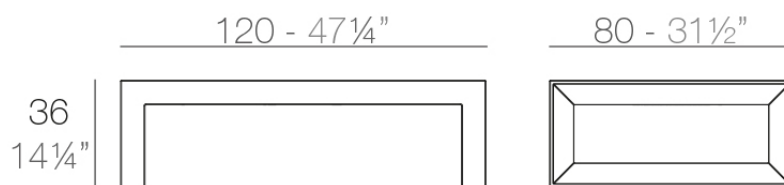

## Frame coffee table 120x80x35

by Ramón Esteve

Frame, outdoor collection by Ramon Esteve, comes from generating serene and timeless shapes using the framework as elementary geometry. The endless possibilities offered by the material using advanced technology, was the motivation to explore the limits.

### Description

Made of polyethylene resin by rotational moulding. 100% Recyclable. Item suitable for indoor and outdoor use. Available in different finishes.

Weight: 18.05 Kg

FRAME Mesa Baja  
FRAME Low Table