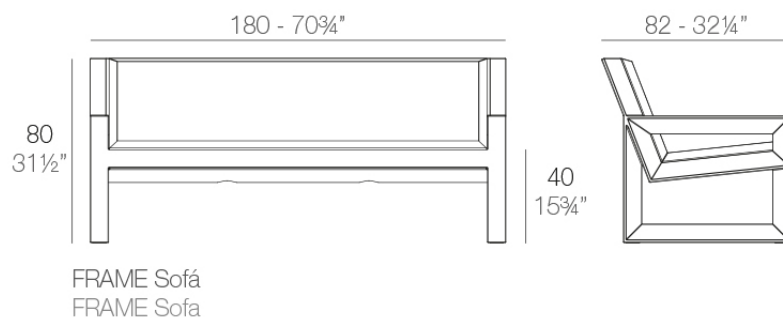

Frame sofa

by Ramón Esteve

Frame, outdoor collection by Ramon Esteve, comes from generating serene and timeless shapes using the framework as elementary geometry. The endless possibilities offered by the material using advanced technology, was the motivation to explore the limits.

Info

Description

Made of polyethylene resin by rotational moulding. 100% Recyclable. Item suitable for indoor and outdoor use. Available in different finishes.

Weight: 37 Kg

Finishes

finishes

Basic

Ref. 54095