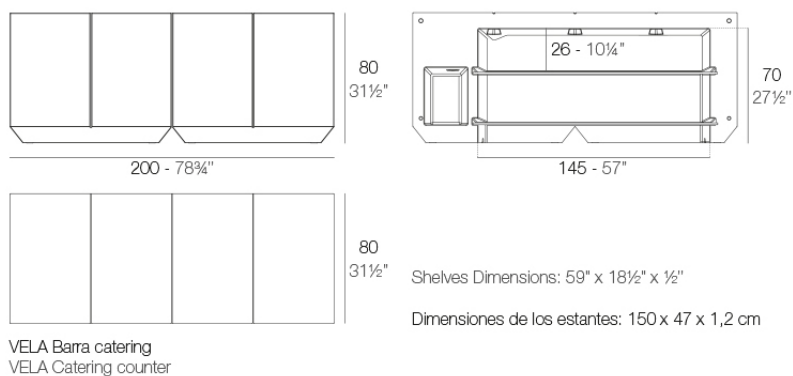

Info

Description

Made of polyethylene resin by rotational moulding. 100% Recyclable. Item suitable for indoor and outdoor use. Available in different finishes.

Weight: 62.37 Kg