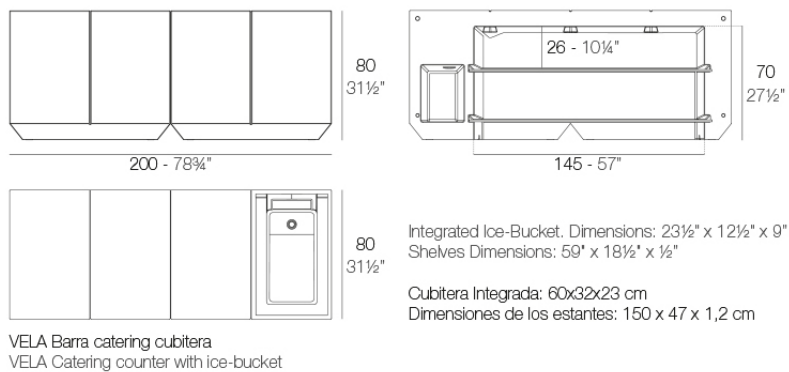

### Description

Made of polyethylene resin by rotational moulding. 100% Recyclable. Item suitable for indoor and outdoor use. Available in different finishes.

Weight: 65.6 Kg