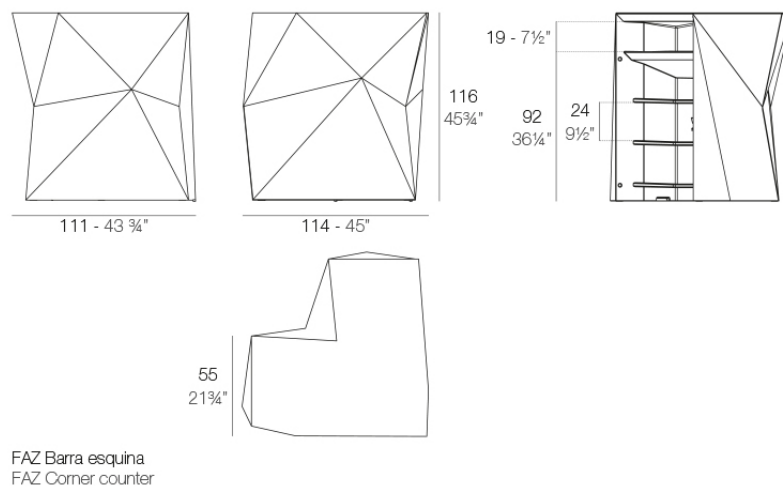

Info

Description

Made of polyethylene resin by rotational moulding. 100% Recyclable. Item suitable for indoor and outdoor use. Available in different finishes.

Weight: 45.51 Kg