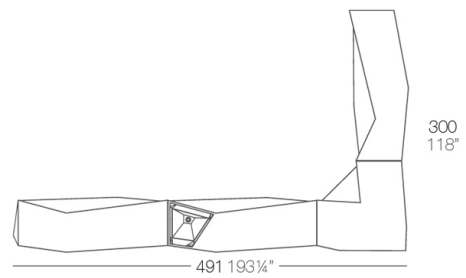

Info

Description

Made of polyethylene resin by rotational moulding. 100% Recyclable. Item suitable for indoor and outdoor use. Available in different finishes.

Weight: 45.51 Kg

Combinations

- 2 X 54113
- 1 X 54114
- 3 X 54112
- 1 X 54111