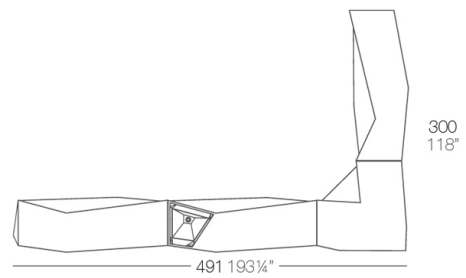

### Description

Made of polyethylene resin by rotational moulding. 100% Recyclable. Item suitable for indoor and outdoor use. Available in different finishes.

Weight: 45.51 Kg

## Combinations

---

2 X 54113  
1 X 54114  
3 X 54112  
1 X 54111

1 X 54113  
1 X 54114  
1 X 54112  
1 X 54111

4 X 54113  
2 X 54114  
4 X 54112