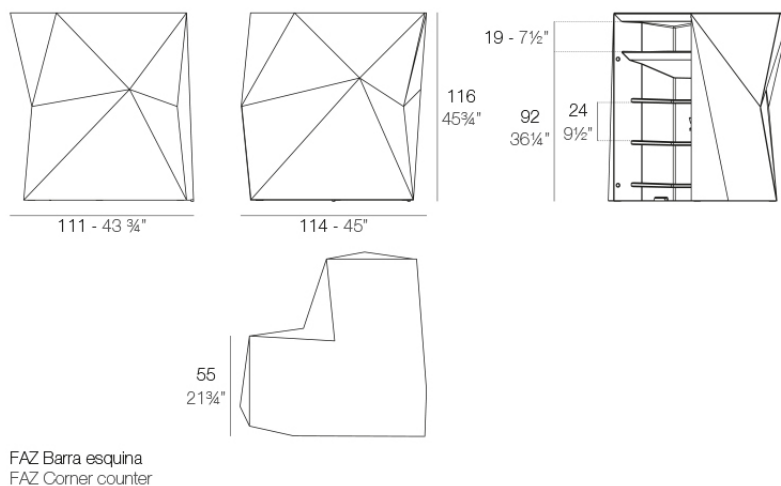

Info

Description

Made of polyethylene resin by rotational moulding. 100% Recyclable. Item suitable for indoor and outdoor use. Available in different finishes.

Weight: 45.51 Kg

Combinations

- 2 X 54113
- 1 X 54114
- 3 X 54112
- 1 X 54111