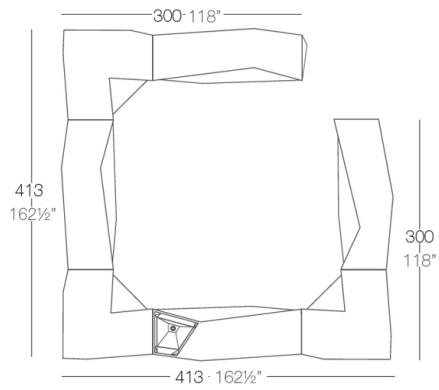

Info

Description

Made of polyethylene resin by rotational moulding. 100% Recyclable. Item suitable for indoor and outdoor use. Available in different finishes.

Weight: 45.51 Kg

Combinations

- 2 X 54113
- 1 X 54114
- 3 X 54112
- 1 X 54111