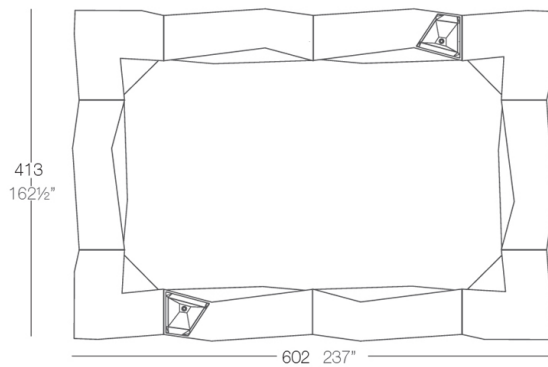

### Description

Made of polyethylene resin by rotational moulding. 100% Recyclable. Item suitable for indoor and outdoor use. Available in different finishes.

Weight: 45.51 Kg

## Combinations

---

2 X 54113  
1 X 54114  
3 X 54112  
1 X 54111

1 X 54113  
1 X 54114  
1 X 54112  
1 X 54111

4 X 54113  
2 X 54114  
4 X 54112