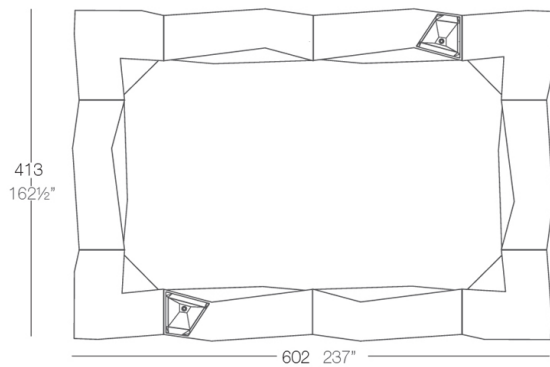

4 X 54113
2 X 54114
4 X 54112