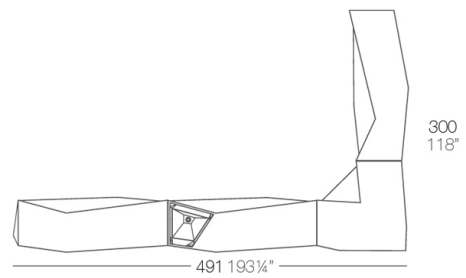

### Description

Made of polyethylene resin by rotational moulding. 100% Recyclable. Item suitable for indoor and outdoor use. Available in different finishes.

Weight: 69.09 Kg

## Combinations

---

2 X 54113  
1 X 54114  
3 X 54112  
1 X 54111

1 X 54113  
1 X 54114  
1 X 54112  
1 X 54111

4 X 54113  
2 X 54114  
4 X 54112