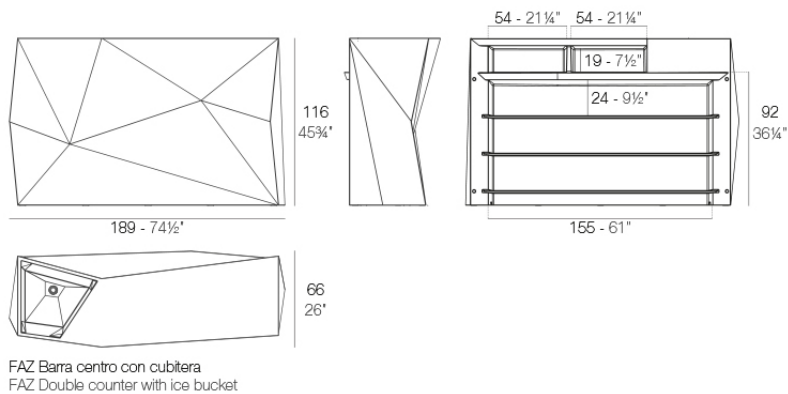

### Description

Made of polyethylene resin by rotational moulding. 100% Recyclable. Item suitable for indoor and outdoor use. Available in different finishes.

Weight: 69.09 Kg