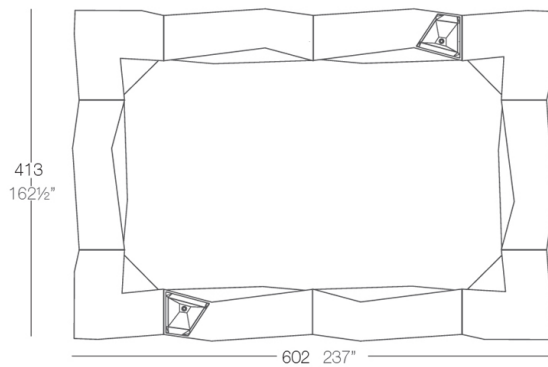

### Description

Made of polyethylene resin by rotational moulding. 100% Recyclable. Item suitable for indoor and outdoor use. Available in different finishes.

Weight: 69.09 Kg

## Combinations

---

2 X 54113  
1 X 54114  
3 X 54112  
1 X 54111

1 X 54113  
1 X 54114  
1 X 54112  
1 X 54111

4 X 54113  
2 X 54114  
4 X 54112