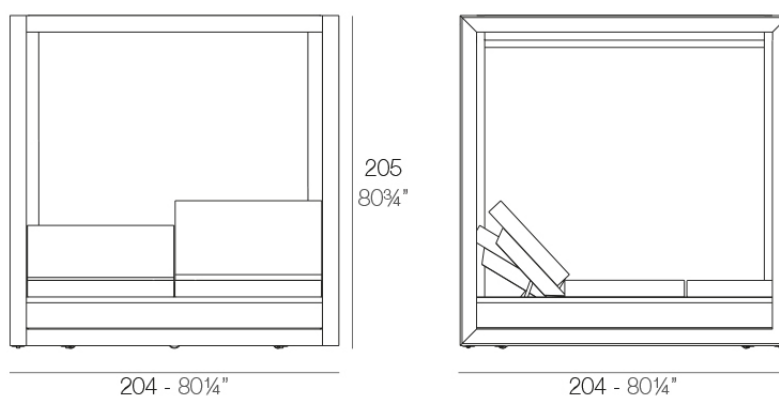

Info

Description

Canopy system made of thermo-lacquered aluminium profiles. Roller manufactures in plastic canvas (Batyline). Item suitable for indoor and outdoor use.

Weight: 94.91 Kg

VELA Pérgola con estor (daybed no incluido)
VELA Canopy with blind (daybed not included)