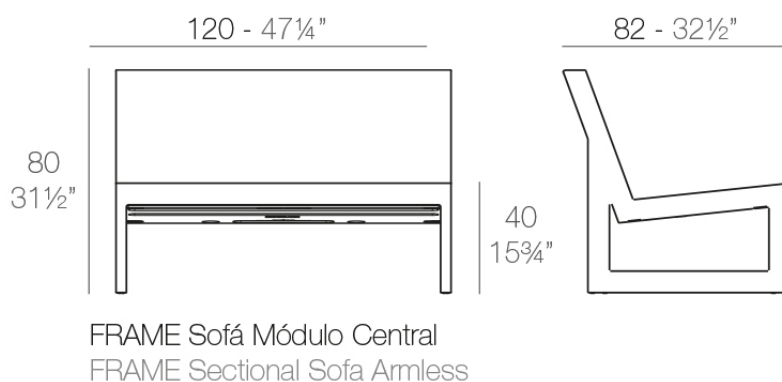

Info

Description

Made of polyethylene resin by rotational moulding. 100% Recyclable. Item suitable for indoor and outdoor use. Available in different finishes.

Weight: 23.38 Kg

Combinations

- 2 x 54120** Sofá Módulo Central - Sectional Sofa Armless
- 1 x 54121** Sofá Módulo Esquina - Sectional Sofa Corner
- 1 x 54119** Sofá Módulo Izquierdo - Sectional Sofa Left
- 1 x 54118** Sofá Módulo Derecho - Sectional Sofa Right