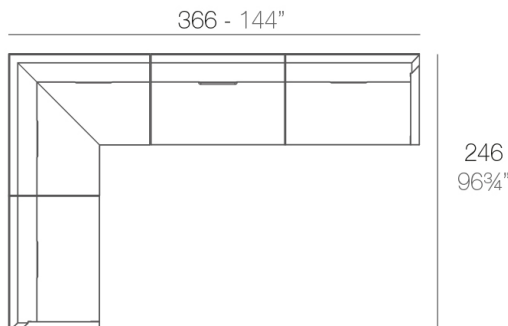

Info

Description

Made of polyethylene resin by rotational moulding. 100% Recyclable. Item suitable for indoor and outdoor use. Available in different finishes.

Weight: 23.38 Kg

Combinations

- 2 x 54120** Sofá Módulo Central - Sectional Sofa Armless
- 1 x 54121** Sofá Módulo Esquina - Sectional Sofa Corner
- 1 x 54119** Sofá Módulo Izquierdo - Sectional Sofa Left
- 1 x 54118** Sofá Módulo Derecho - Sectional Sofa Right

- 4 x 54120** Sofá Módulo Central - Sectional Sofa Armless
- 2 x 54121** Sofá Módulo Esquina - Sectional Sofa Corner
- 1 x 54119** Sofá Módulo Izquierdo - Sectional Sofa Left
- 1 x 54118** Sofá Módulo Derecho - Sectional Sofa Right