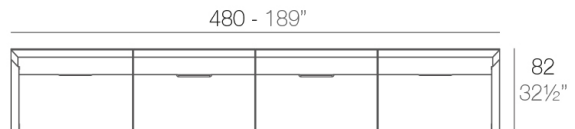

- **2 x 54120** Sofá Módulo Central - Sectional Sofa Armless
- **1 x 54119** Sofá Módulo Izquierdo - Sectional Sofa Left
- **1 x 54118** Sofá Módulo Derecho - Sectional Sofa Right