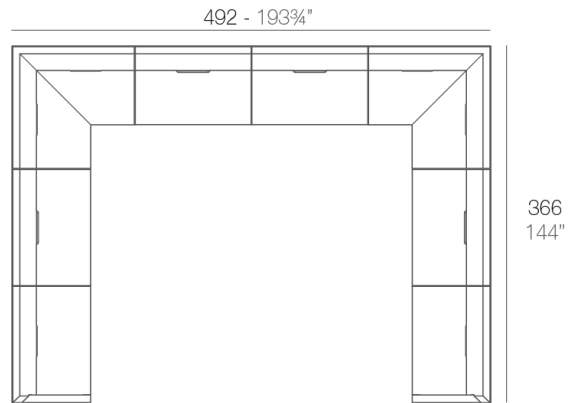

Info

Description

Made of polyethylene resin by rotational moulding. 100% Recyclable. Item suitable for indoor and outdoor use. Available in different finishes.

Weight: 23.38 Kg

Combinations

- 2 x 54120** Sofá Módulo Central - Sectional Sofa Armless
- 1 x 54121** Sofá Módulo Esquina - Sectional Sofa Corner
- 1 x 54119** Sofá Módulo Izquierdo - Sectional Sofa Left
- 1 x 54118** Sofá Módulo Derecho - Sectional Sofa Right

- 4 x 54120** Sofá Módulo Central - Sectional Sofa Armless
- 2 x 54121** Sofá Módulo Esquina - Sectional Sofa Corner
- 1 x 54119** Sofá Módulo Izquierdo - Sectional Sofa Left
- 1 x 54118** Sofá Módulo Derecho - Sectional Sofa Right