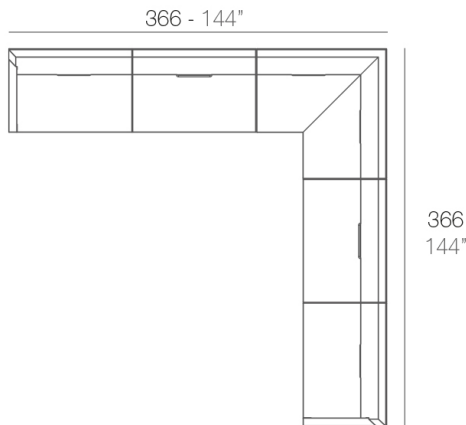

Info

Description

Made of polyethylene resin by rotational moulding. 100% Recyclable. Item suitable for indoor and outdoor use. Available in different finishes.

Weight: 23.38 Kg

Combinations

- 2 x 54120** Sofá Módulo Central - Sectional Sofa Armless
- 1 x 54121** Sofá Módulo Esquina - Sectional Sofa Corner
- 1 x 54119** Sofá Módulo Izquierdo - Sectional Sofa Left
- 1 x 54118** Sofá Módulo Derecho - Sectional Sofa Right

- 4 x 54120** Sofá Módulo Central - Sectional Sofa Armless
- 2 x 54121** Sofá Módulo Esquina - Sectional Sofa Corner
- 1 x 54119** Sofá Módulo Izquierdo - Sectional Sofa Left
- 1 x 54118** Sofá Módulo Derecho - Sectional Sofa Right