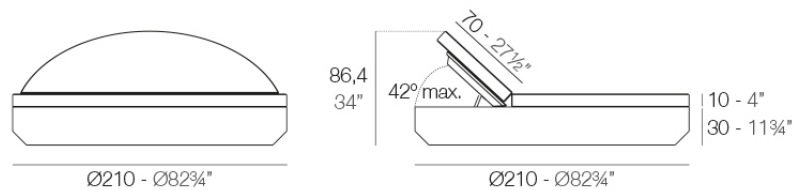

Info

Description

Made of polyethylene resin by rotational moulding. 100% Recyclable. Item suitable for indoor and outdoor use. Available in different finishes.

Weight: 102.11 Kg

VELA Daybed redondo reclinable. Giro 360°.
VELA Daybed 1 reclining backrest round. Rotation 360°.