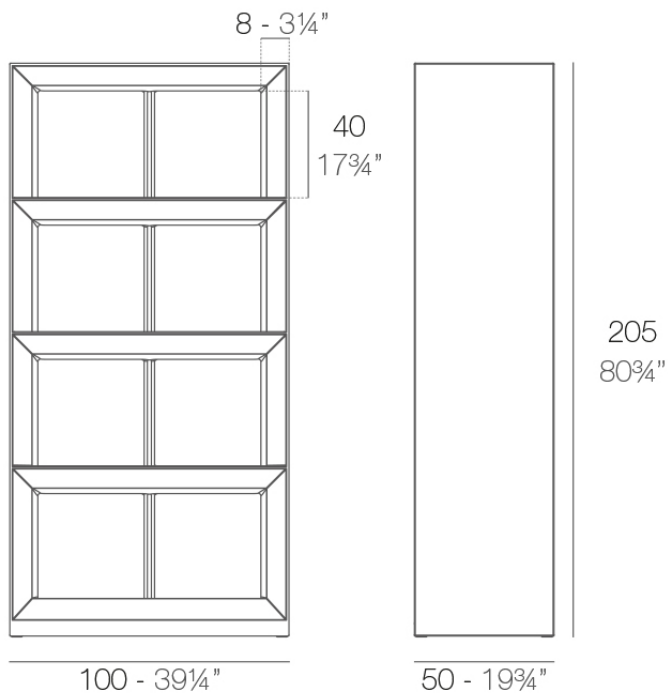

Vela shelving system 100x50x20

by Ramón Esteve

The Vela collection, designed by Ramón Esteve for Vondom, offers a wide range of outdoor furniture and planters that combine the comfort and warmth of indoor furniture. With a design that balances proportions and geometric lines, Vela transforms any space into a cosy and elegant retreat.

Info

Description

Made of polyethylene resin by rotational moulding. 100% Recyclable. Item suitable for indoor and outdoor use. Available in different finishes.

Weight: 40.05 Kg

VELA Contrabarra
VELA Shelving system