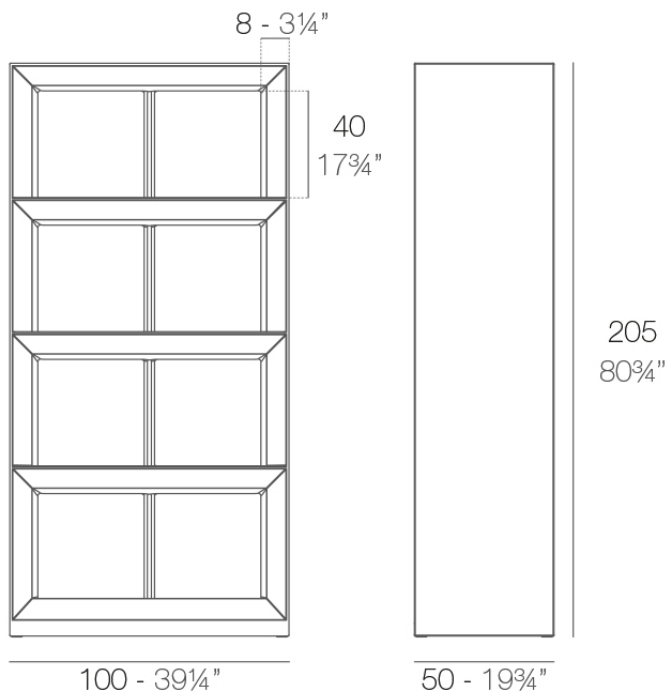

## Vela shelving system 100x50x20

by Ramón Esteve

The Vela collection, designed by Ramón Esteve for Vondom, offers a wide range of outdoor furniture and planters that combine the comfort and warmth of indoor furniture. With a design that balances proportions and geometric lines, Vela transforms any space into a cosy and elegant retreat.

### Description

Made of polyethylene resin by rotational moulding. 100% Recyclable. Item suitable for indoor and outdoor use. Available in different finishes.

Weight: 40.05 Kg

VELA Contrabarra  
VELA Shelving system