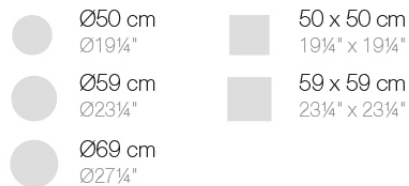

### Description

Extruded aluminum tube with cast aluminum base coated with epoxy baked painting. Item suitable for indoor and outdoor use. Table top not included.

Weight: 4.17 Kg

#### BASE 3 LEGS - BASE 3 PATAS

fixed top / fijo ref. 54126  
collapsible top / abatible ref. 54126T  
fixed for glass / fijo para vidrio ref. 54126V

FAZ BASE MESA Ø65 H73  
FAZ TABLE BASE Ø25½" H28¾"