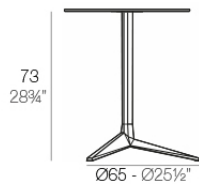

### Description

Extruded aluminum tube with cast aluminum base coated with epoxy baked painting. Item suitable for indoor and outdoor use. Table top not included.

Weight: 4.17 Kg

#### BASE 3 LEGS - BASE 3 PATAS

fixed top / fijo ref. 54126  
collapsible top / abatible ref. 54126T  
fixed for glass / fijo para vidrio ref. 54126V

FAZ BASE MESA Ø65 H73  
FAZ TABLE BASE Ø25½" H28¾"