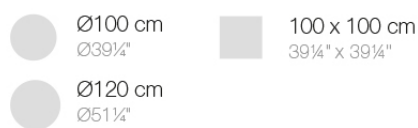

TABLE TOPS OPTIONS - OPCIONES SOBRES

FAZ BASE MESA Ø96'5 H50
FAZ TABLE BASE Ø38" H19 3/4"