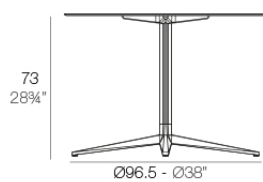

Info

Description

Extruded aluminum tube with cast aluminum base coated with epoxy baked painting. Item suitable for indoor and outdoor use. Table top not included.

Weight: 6.82 Kg

BASE 4 LEGS - BASE 4 PATAS