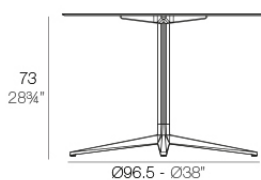

Info

Description

Extruded aluminum tube with cast aluminum base coated with epoxy baked painting. Item suitable for indoor and outdoor use. Table top not included.

Weight: 6.82 Kg

BASE 4 LEGS - BASE 4 PATAS