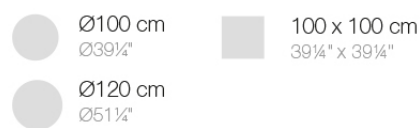

Info

Description

Extruded aluminum tube with cast aluminum base coated with epoxy baked painting. Item suitable for indoor and outdoor use. Table top not included.

Weight: 6.82 Kg

BASE 4 LEGS - BASE 4 PATAS

fixed top / fijo *ref. 54144*

fixed for glass / fijo para vidrio *ref. 54144V*

TABLE TOPS OPTIONS - OPCIONES SOBRES

FAZ BASE MESA Ø96'5 H50
FAZ TABLE BASE Ø38" H19 3/4"

Finishes

finishes

Fixed

Ref. 54144