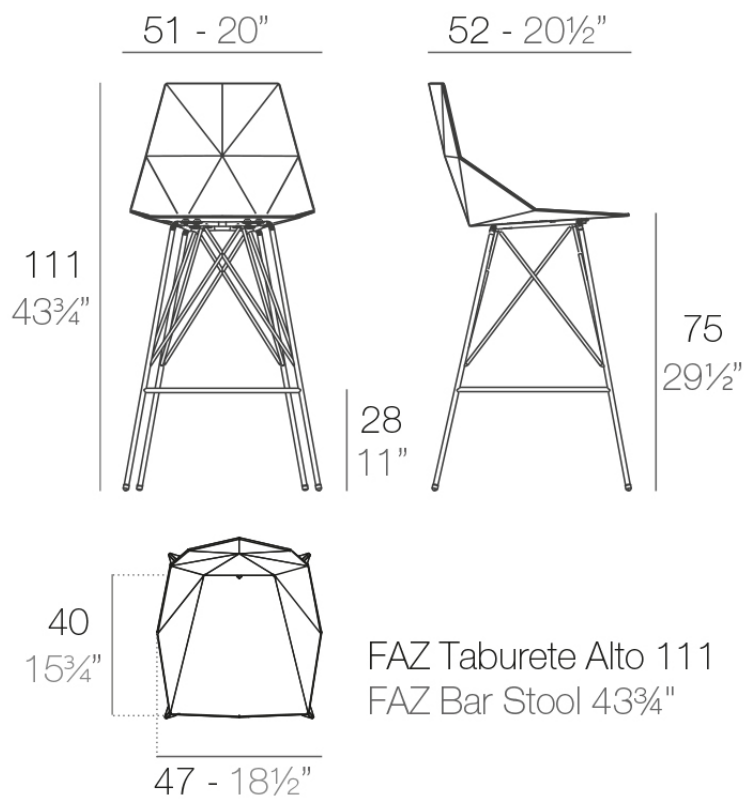

## Faz bar stool 50x51x111cm

by Ramón Esteve

Vondom's Faz collection, designed by Ramón Esteve, is one of the firm's most iconic collections. It stands out for its modular design and sophistication, representing harmony, serenity and timelessness through mineral and emphatic shapes. Faz transforms environments with its unique combination of material and light, creating an enveloping and exclusive atmosphere.

### Description

Weight: 7.62 Kg