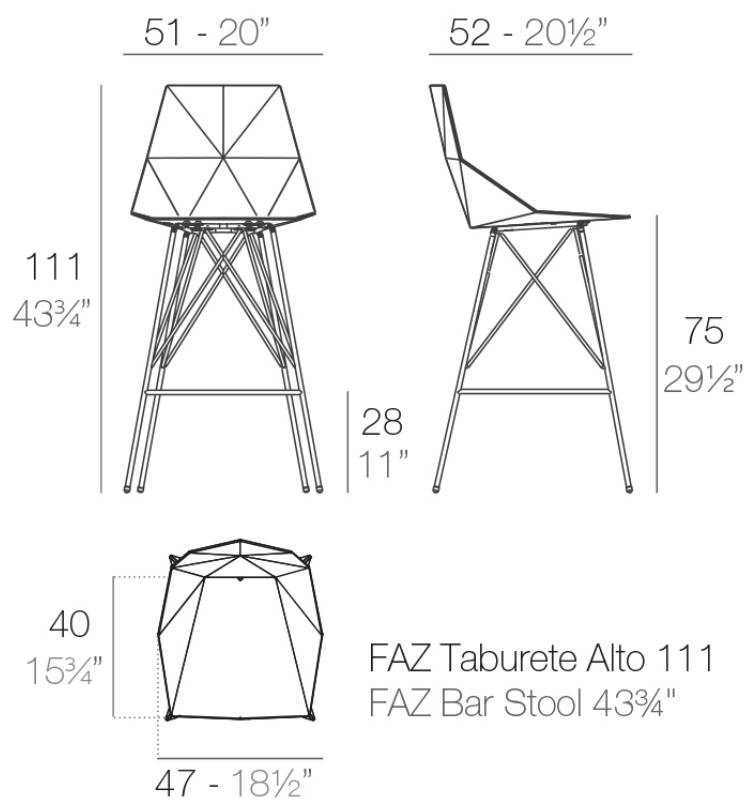

Faz bar stool 50x51x111cm

by Ramón Esteve

Vondom's Faz collection, designed by Ramón Esteve, is one of the firm's most iconic collections. It stands out for its modular design and sophistication, representing harmony, serenity and timelessness through mineral and emphatic shapes. Faz transforms environments with its unique combination of material and light, creating an enveloping and exclusive atmosphere.

Info

Description

Weight: 7.62 Kg

Finishes

finishes

Basic

Ref. 54162

white

black

ecru

Available in various colors

estructura

Aluminium

Ref. VVAR02123

white

black