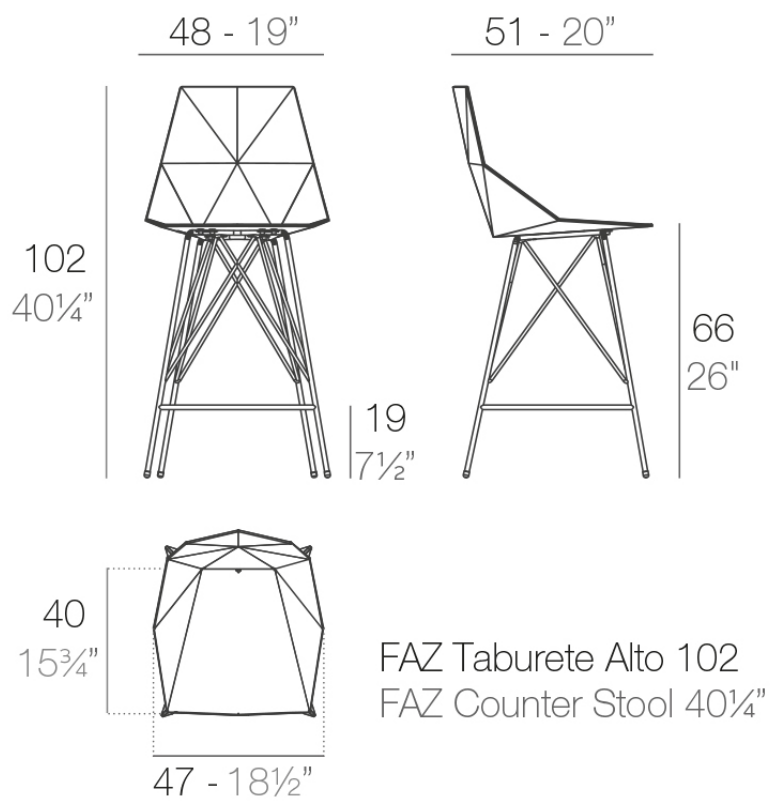

## Faz bar stool 50x51x102cm

by Ramón Esteve

Vondom's Faz collection, designed by Ramón Esteve, is one of the firm's most iconic collections. It stands out for its modular design and sophistication, representing harmony, serenity and timelessness through mineral and emphatic shapes. Faz transforms environments with its unique combination of material and light, creating an enveloping and exclusive atmosphere.

### Description

Weight: 6.82 Kg

### estructura

---

Aluminium

Ref. VVAR02045

white

anthracite

black

ecru