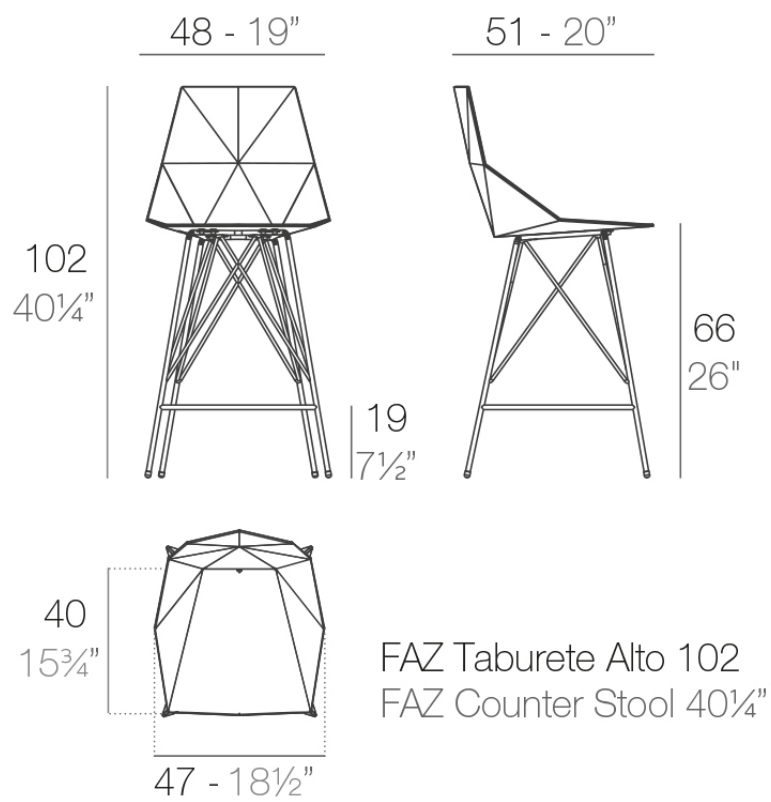

Faz bar stool 50x51x102cm

by Ramón Esteve

Vondom's Faz collection, designed by Ramón Esteve, is one of the firm's most iconic collections. It stands out for its modular design and sophistication, representing harmony, serenity and timelessness through mineral and emphatic shapes. Faz transforms environments with its unique combination of material and light, creating an enveloping and exclusive atmosphere.

Info

Description

Weight: 6.82 Kg

Finishes

finishes

Basic

Ref. 54163

white

black

ecru

Available in various colors

estructura

Aluminium

Ref. VVAR02045

white

ecru