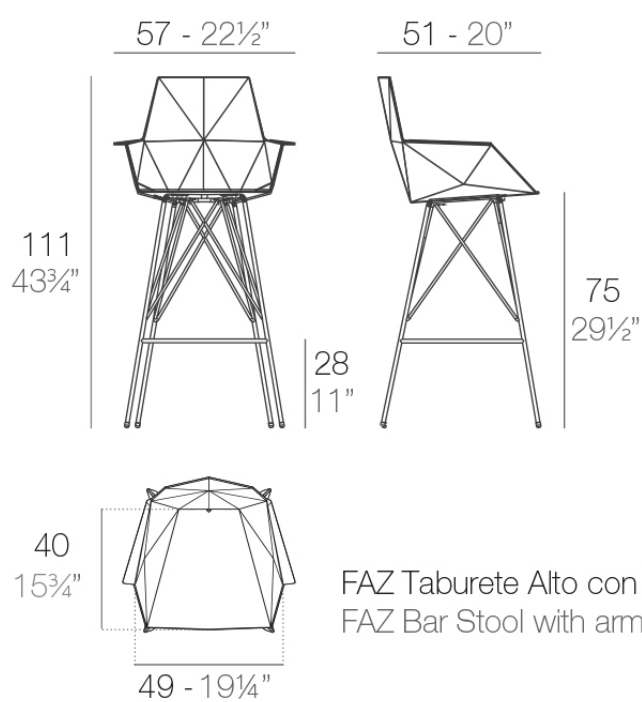

## Faz bar stool 57x51x111cm

by Ramón Esteve

Vondom's Faz collection, designed by Ramón Esteve, is one of the firm's most iconic collections. It stands out for its modular design and sophistication, representing harmony, serenity and timelessness through mineral and emphatic shapes. Faz transforms environments with its unique combination of material and light, creating an enveloping and exclusive atmosphere.

### Description

Weight: 16.24 Kg