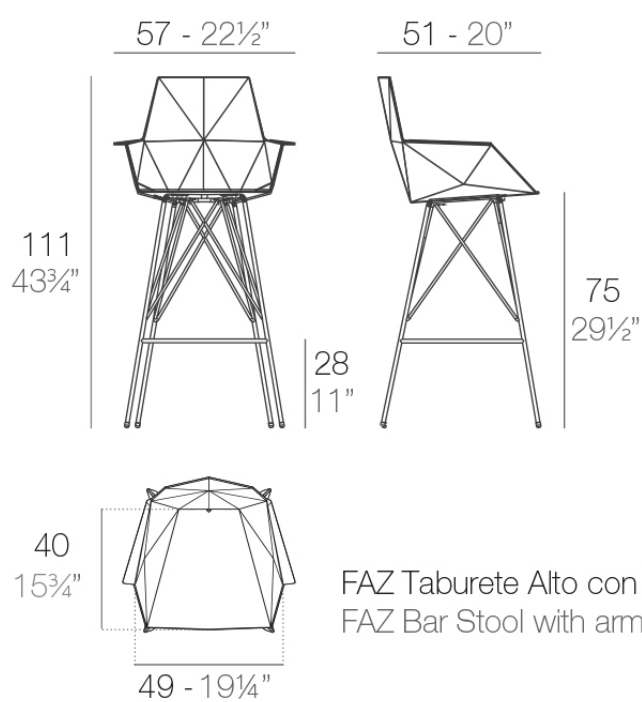

## Faz bar stool 57x51x111cm

by Ramón Esteve

Vondom's Faz collection, designed by Ramón Esteve, is one of the firm's most iconic collections. It stands out for its modular design and sophistication, representing harmony, serenity and timelessness through mineral and emphatic shapes. Faz transforms environments with its unique combination of material and light, creating an enveloping and exclusive atmosphere.

### Description

Weight: 16.24 Kg

FAZ Taburete Alto con Brazos 111  
FAZ Bar Stool with arms 43 3/4"