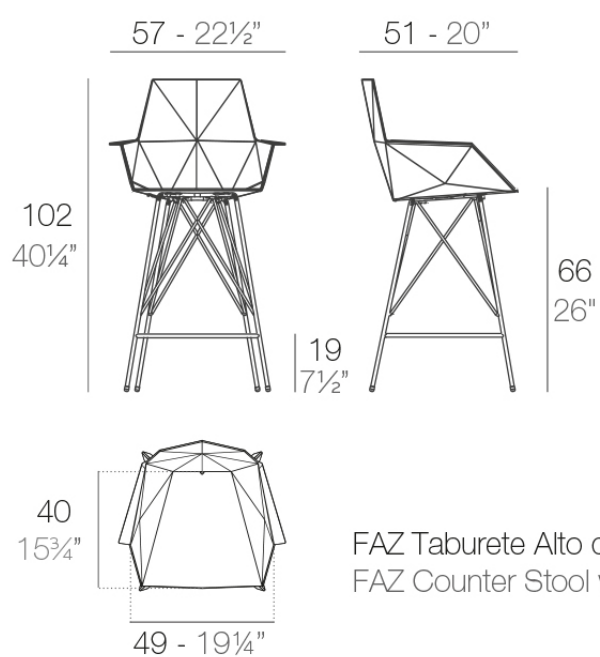

Faz bar stool 57x51x102cm

by Ramón Esteve

Vondom's Faz collection, designed by Ramón Esteve, is one of the firm's most iconic collections. It stands out for its modular design and sophistication, representing harmony, serenity and timelessness through mineral and emphatic shapes. Faz transforms environments with its unique combination of material and light, creating an enveloping and exclusive atmosphere.

Info

Description

Weight: 14.64 Kg

FAZ Taburete Alto con brazos 102
FAZ Counter Stool with arms 40 1/4"

Finishes

finishes

BASIC PP
Ref. 54165

white

—

estructura

ALUMINIUM
Ref. VVAR02045

VONDOM

white

ecu

brown

anthracite