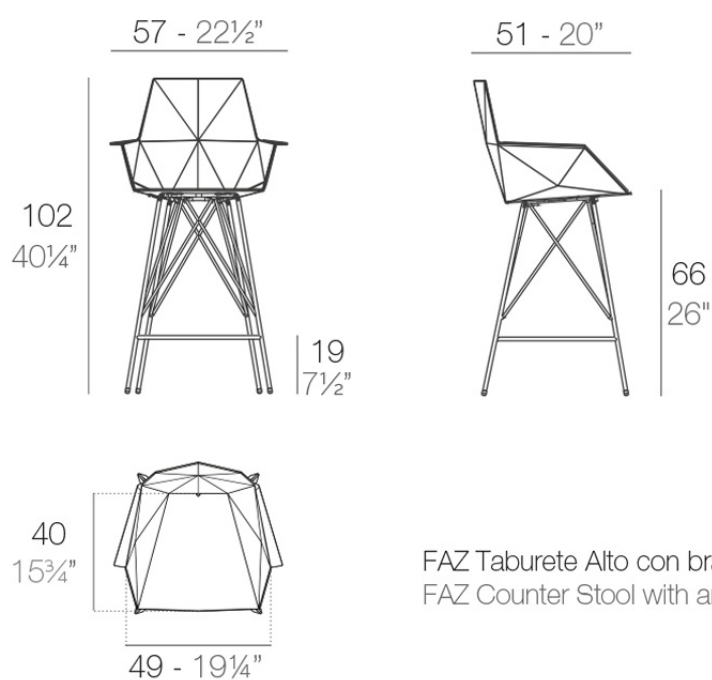

Faz bar stool 57x51x102cm

by Ramón Esteve

Vondom's Faz collection, designed by Ramón Esteve, is one of the firm's most iconic collections. It stands out for its modular design and sophistication, representing harmony, serenity and timelessness through mineral and emphatic shapes. Faz transforms environments with its unique combination of material and light, creating an enveloping and exclusive atmosphere.

Info

Description

Weight: 14.64 Kg

FAZ Taburete Alto con brazos 102
FAZ Counter Stool with arms 40 3/4"

Finishes

finishes

Basic

Ref. 54165

anthracite 3106

red 3114

—

estructura

Aluminium

Ref. VVAR02045

VONDOM

white