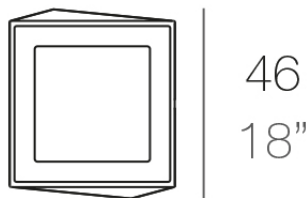

Info

Description

Pot made of polyethylene resin by rotational moulding. 100% Recyclable. Item suitable for indoor and outdoor use. Available in different finishes.

Weight: 5.1 Kg

FAZ Maceta C = 38 L
FAZ Planter C = 10 gal