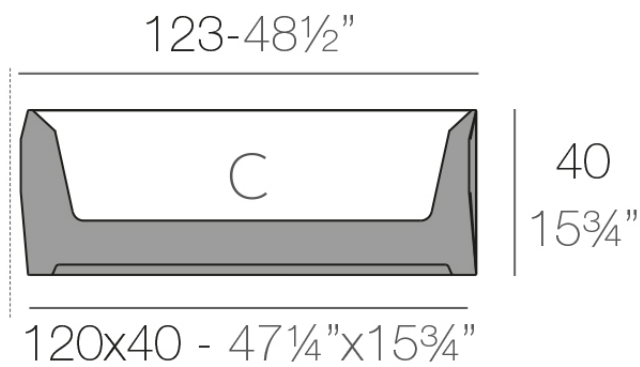

Info

Description

Pot made of polyethylene resin by rotational moulding. 100% Recyclable. Item suitable for indoor and outdoor use. Available in different finishes.

Weight: 13.35 Kg

FAZ Jardinera
FAZ Jardiniera

C = 120 L
C = 31¾ gal

Finishes

finishes

Basic

Ref. 54176A

white 2001

black 2002

ecru 2003