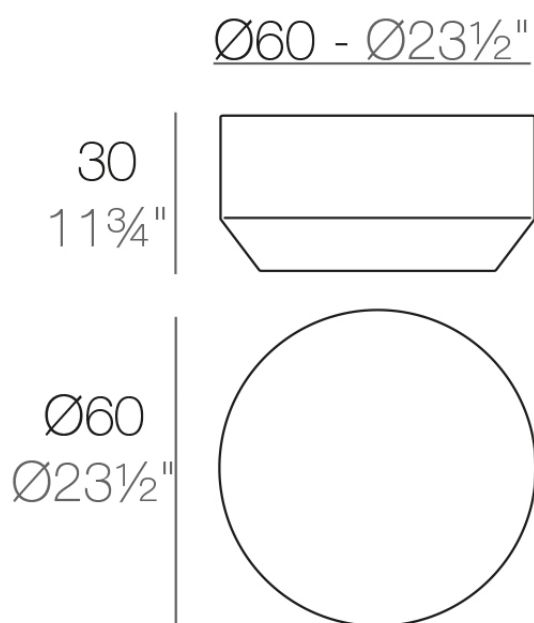

Info

Description

Made of polyethylene resin by rotational moulding. 100% Recyclable. Item suitable for indoor and outdoor use. Available in different finishes.

Weight: 4.85 Kg

VELA Mesa Baja Ø60
VELA Low Table Ø23½"