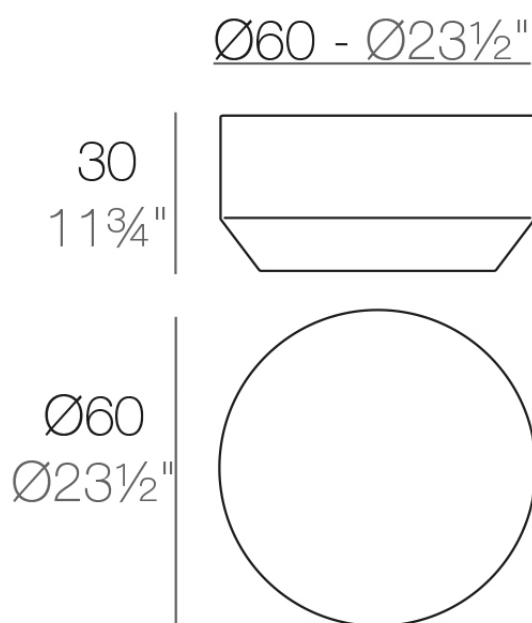

### Description

Made of polyethylene resin by rotational moulding. 100% Recyclable. Item suitable for indoor and outdoor use. Available in different finishes.

Weight: 4.85 Kg

VELA Mesa Baja Ø60  
VELA Low Table Ø23½"