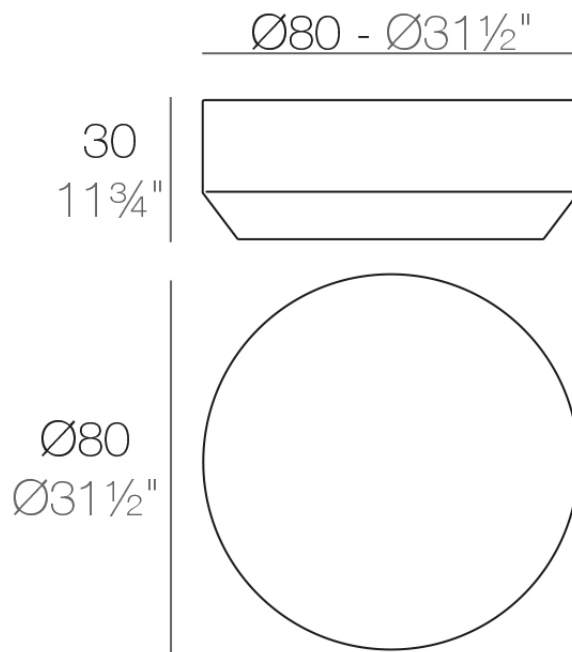

### Description

Made of polyethylene resin by rotational moulding. 100% Recyclable. Item suitable for indoor and outdoor use. Available in different finishes.

Weight: 9.05 Kg

VELA Mesa Baja Ø80  
VELA Low Table