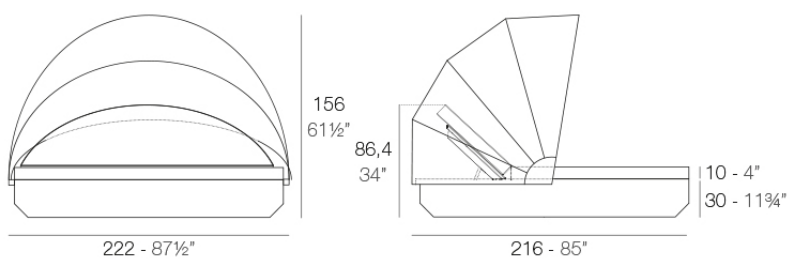

### Description

Made of polyethylene resin by rotational moulding. 100% Recyclable. Item suitable for indoor and outdoor use. Available with different finishes and options.

Weight: 104.07 Kg

VELA Daybed redondo reclinable con parasol plegable. Giro 360°.  
VELA Daybed 1 reclining backrest round with folding sunroof. Rotation 360°.