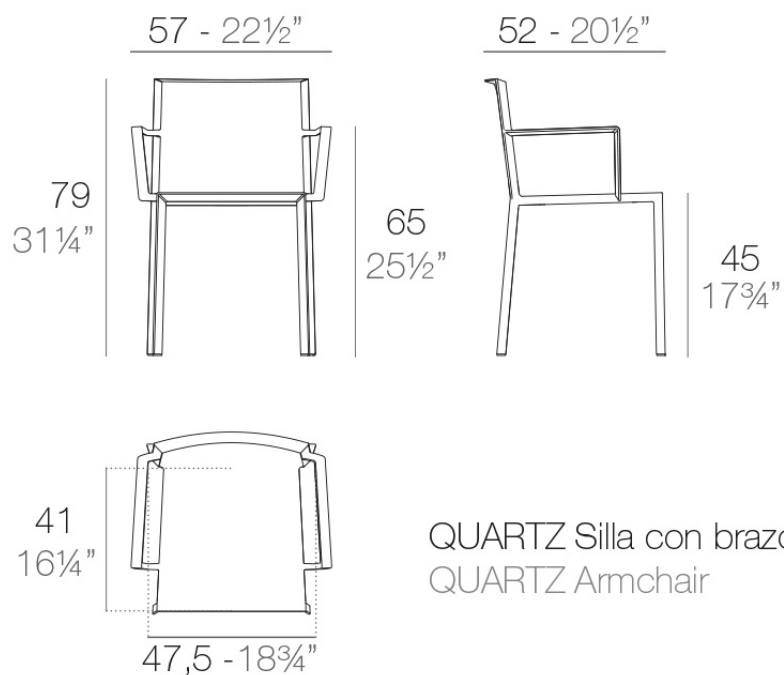

### Description

Injected polypropylene with fiber glass. Stackable. Item suitable for indoor and outdoor use.

Weight: 3 Kg

QUARTZ Silla con brazos  
QUARTZ Armchair