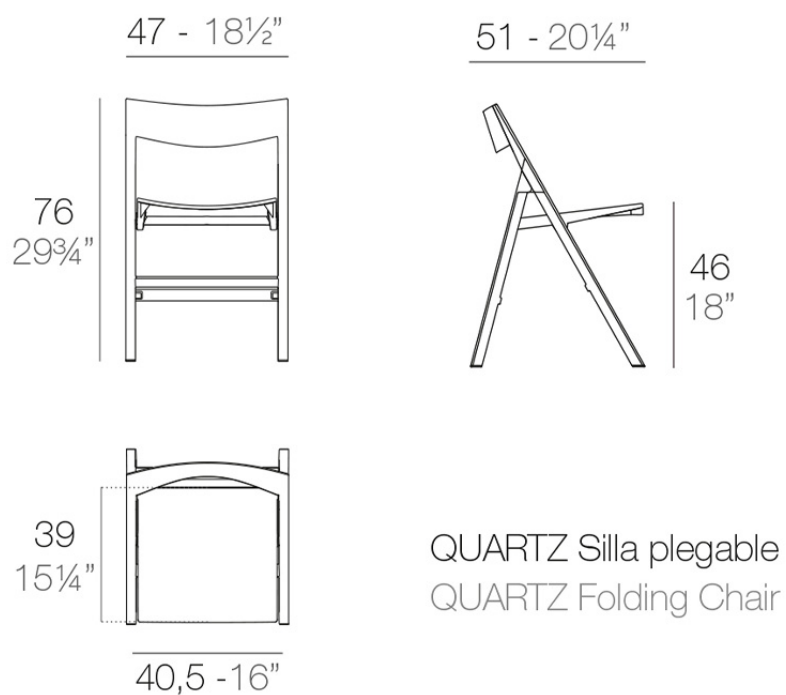

Quartz folding chair

by Ramón Esteve

Created by Ramón Esteve for Vondom, it offers a perfect blend of elegance and functionality in outdoor furniture. With an orthogonal geometry and triangular profiles, this collection stands out for its visual lightness and timeless design.

Info

Description

Injected polypropylene with fiber glass. Stackable. Item suitable for indoor and outdoor use.

Weight: 4.81 Kg

Finishes

finishes

Basic

Ref. 54197