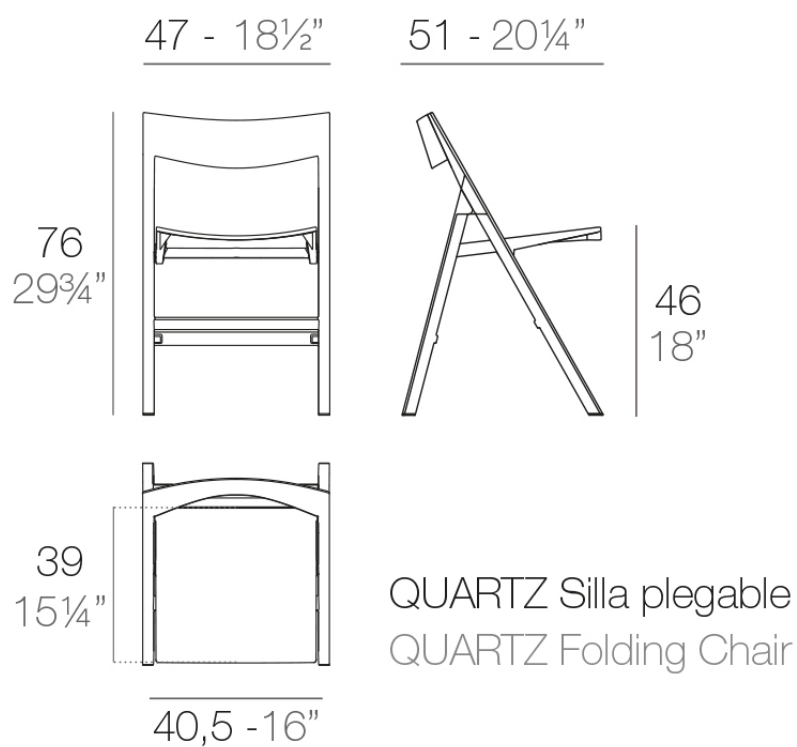

Quartz folding chair

by Ramón Esteve

Created by Ramón Esteve for Vondom, it offers a perfect blend of elegance and functionality in outdoor furniture. With an orthogonal geometry and triangular profiles, this collection stands out for its visual lightness and timeless design.

Info

Description

Injected polypropylene with fiber glass. Stackable. Item suitable for indoor and outdoor use.

Weight: 4.81 Kg

Finishes

finishes

Basic

Ref. 54197