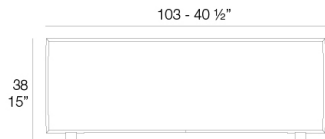

Modules

TABLET Puff S
TABLET Ottoman S