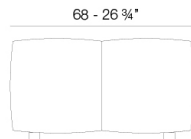

TABLET Puff L
TABLET Ottoman L