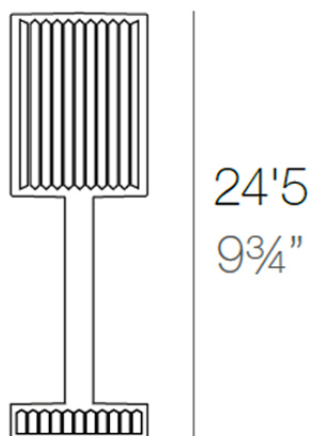

Gatsby prisma table lamp

by Ramón Esteve

The Gatsby collection, designed by Ramón Esteve, evokes the elegance and glamour of Art Deco, reminding us of the Roaring Twenties. Inspired by the bonanza, parties and excesses of that era, Gatsby combines intricate design with extraordinary simplicity, reflecting the American dream.

Info

Description

Polymethylmethacrylate resin. Transparent or colored

Weight: 0.56 Kg

GATSBY Lámpara Mesa Prismática
GATSBY Prismatic Table Lamp

Finishes

lighting

Led – White Battery