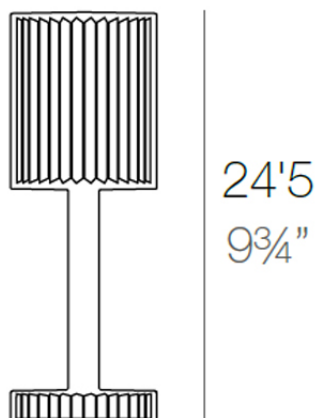

## Gatsby cylinder table lamp

by Ramón Esteve

The Gatsby collection, designed by Ramón Esteve, evokes the elegance and glamour of Art Deco, reminding us of the Roaring Twenties. Inspired by the bonanza, parties and excesses of that era, Gatsby combines intricate design with extraordinary simplicity, reflecting the American dream.

### Description

Polymethylmethacrylate resin. Transparent or colored

Weight: 0.56 Kg

GATSBY Lámpara Mesa Cilíndrica  
GATSBY Cylindrical Table Lamp