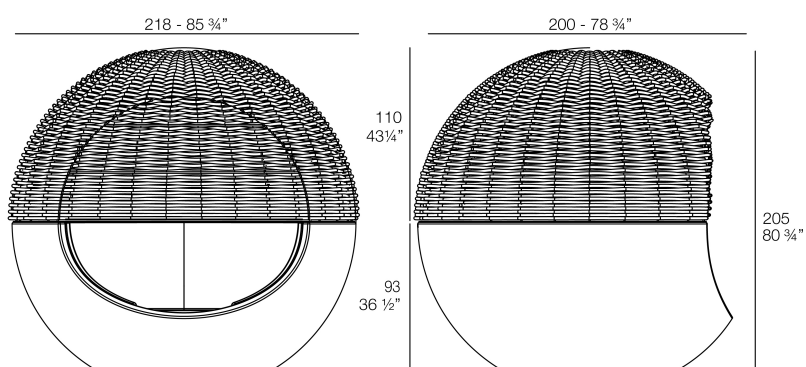

Info

Description

Weight: 172.8 Kg

MOON Daybed con parasol trenzado
MOON daybed with woven rope parasol

Accessories

- **4-Pillow pack 60x60 cm.**

4 Pillow pack – 23?1/2?x23?1/2?

- **PACK SOUND BLUETOOTH SYSTEM**