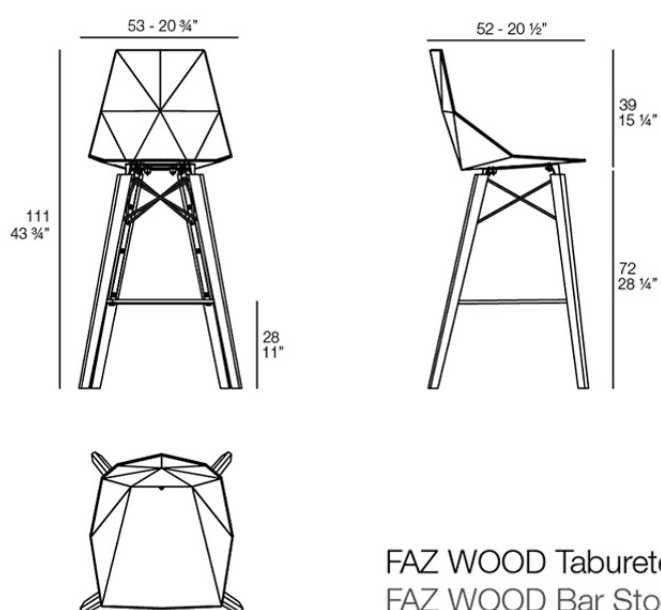

## Faz wood bar stool

by Ramón Esteve

Vondom's Faz collection, designed by Ramón Esteve, is one of the firm's most iconic collections. It stands out for its modular design and sophistication, representing harmony, serenity and timelessness through mineral and emphatic shapes. Faz transforms environments with its unique combination of material and light, creating an enveloping and exclusive atmosphere.

### Description

Weight: 6.93 Kg