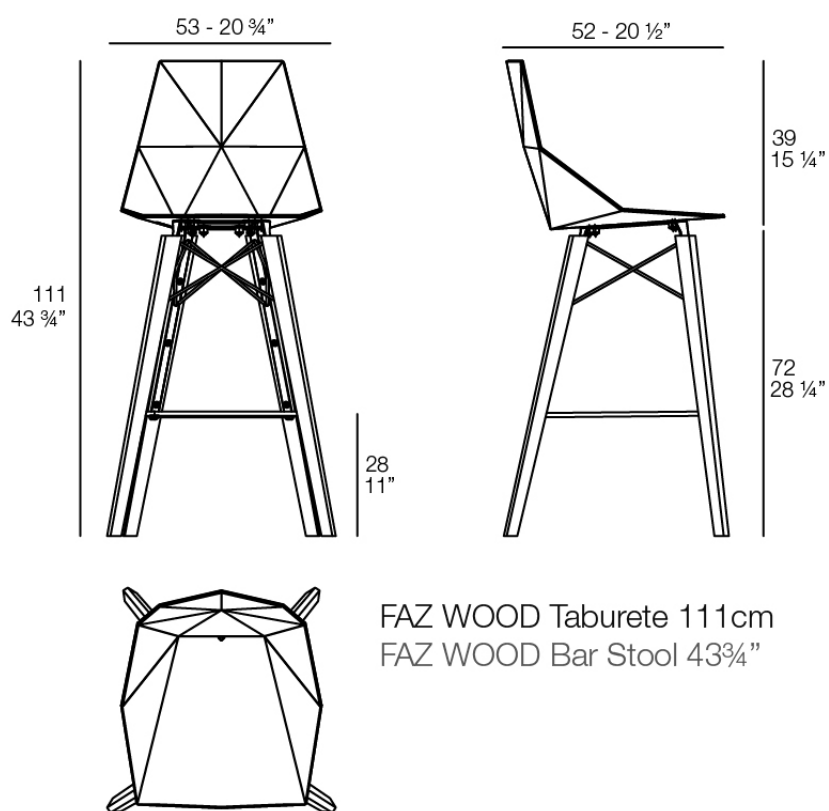

## Faz wood bar stool

by Ramón Esteve

Vondom's Faz collection, designed by Ramón Esteve, is one of the firm's most iconic collections. It stands out for its modular design and sophistication, representing harmony, serenity and timelessness through mineral and emphatic shapes. Faz transforms environments with its unique combination of material and light, creating an enveloping and exclusive atmosphere.

### Description

Weight: 6.93 Kg

### estructura

---

Aluminium

Ref. VVAR02999

white 201

ecru 2003

black 2002