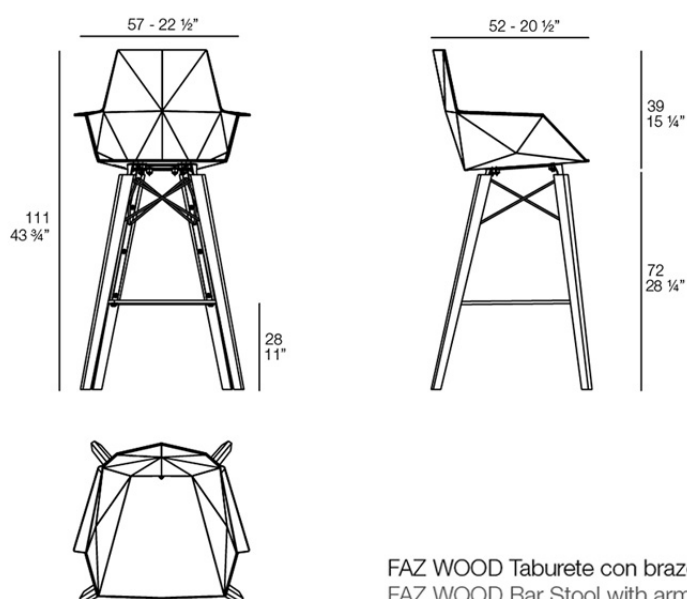

Faz wood bar stool with arms

by Ramón Esteve

Vondom's Faz collection, designed by Ramón Esteve, is one of the firm's most iconic collections. It stands out for its modular design and sophistication, representing harmony, serenity and timelessness through mineral and emphatic shapes. Faz transforms environments with its unique combination of material and light, creating an enveloping and exclusive atmosphere.

Info

Description

Weight: 7.58 Kg

Finishes

finishes

Basic

Ref. 54302

white

black

ecru

Available in various colors

estructura

Aluminium

Ref. VVAR02999

white

black