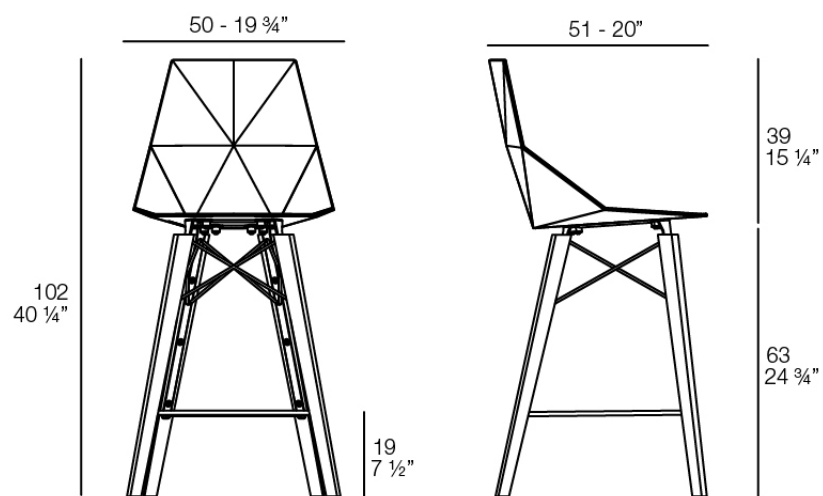

Info

Description

Weight: 6.7 Kg

FAZ WOOD Taburete 102cm
FAZ WOOD Counter Stool 40 1/4"

Finishes

finishes

Basic

Ref. 54303

white

black

ecru

Available in various colors

estructura

Aluminium

Ref. VVAR02999

white 201