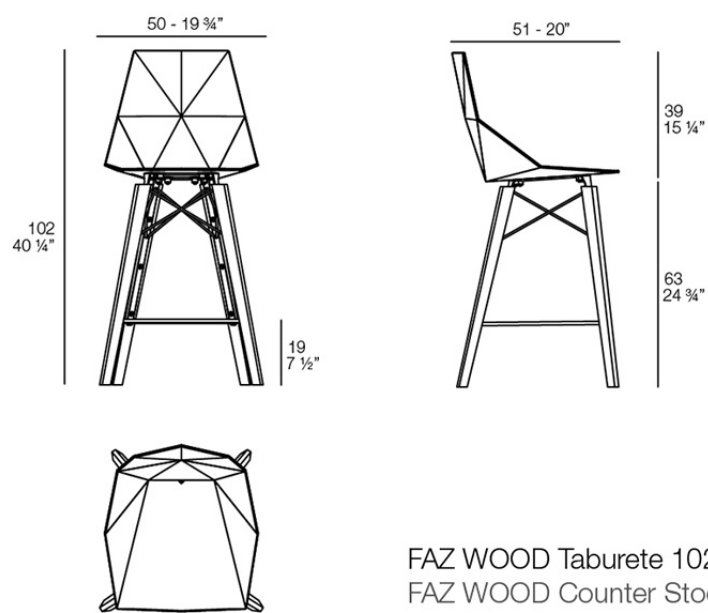

Faz wood counter stool

by Ramón Esteve

Vondom's Faz collection, designed by Ramón Esteve, is one of the firm's most iconic collections. It stands out for its modular design and sophistication, representing harmony, serenity and timelessness through mineral and emphatic shapes. Faz transforms environments with its unique combination of material and light, creating an enveloping and exclusive atmosphere.

Info

Description

Weight: 6.7 Kg

FAZ WOOD Taburete 102cm
FAZ WOOD Counter Stool 40 1/4"

Finishes

finishes

Basic

Ref. 54303

white

black

ecru

Available in various colors

estructura

Aluminium

Ref. VVAR02999

white