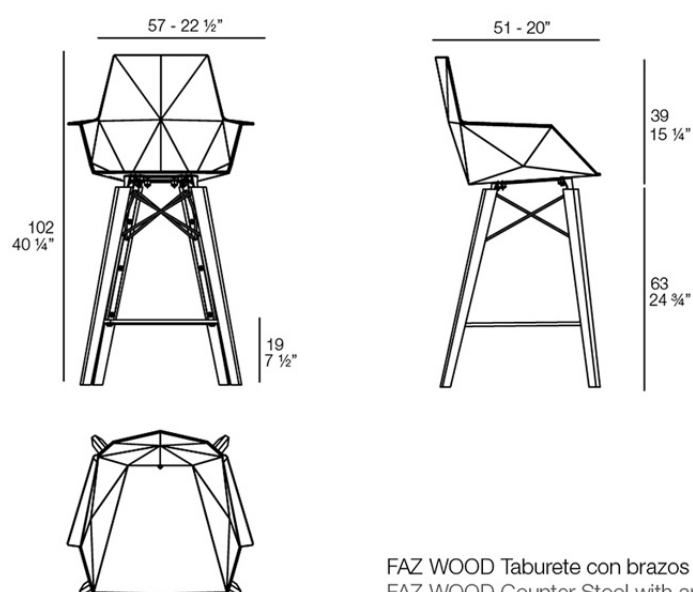

Faz wood counter stool with arms

by Ramón Esteve

Vondom's Faz collection, designed by Ramón Esteve, is one of the firm's most iconic collections. It stands out for its modular design and sophistication, representing harmony, serenity and timelessness through mineral and emphatic shapes. Faz transforms environments with its unique combination of material and light, creating an enveloping and exclusive atmosphere.

Info

Description

Weight: 7.35 Kg

Finishes

finishes

Basic

Ref. 54304

white

black

ecru

Available in various colors

estructura

Aluminium

Ref. VVAR02999

white

black