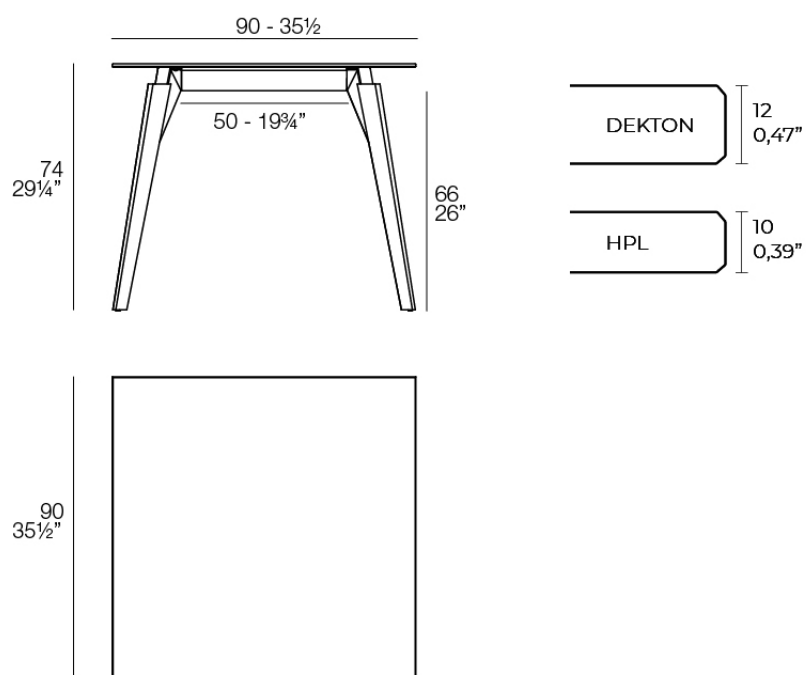

Faz wood lounge table 90x90x74

by Ramón Esteve

Vondom's Faz collection, designed by Ramón Esteve, is one of the firm's most iconic collections. It stands out for its modular design and sophistication, representing harmony, serenity and timelessness through mineral and emphatic shapes. Faz transforms environments with its unique combination of material and light, creating an enveloping and exclusive atmosphere.

Info

Description

Weight: 25.29 Kg

FAZ WOOD Mesa Salón 90 x 90
FAZ WOOD Lounge Table 35 1/2" x 35 1/2"

Finishes

tabletops

HPL Black Edge Top

Ref. 54305

white

black

ecru

HPL black edge

HPL Solid Core Top

Ref. 54305B

white

black

tabletops

HPL Black Edge Top

Ref. VVAR03112

white(black edge)

ecru(black edge)

black(black edge)

HPL Solid Core Top

Ref. VVAR03219