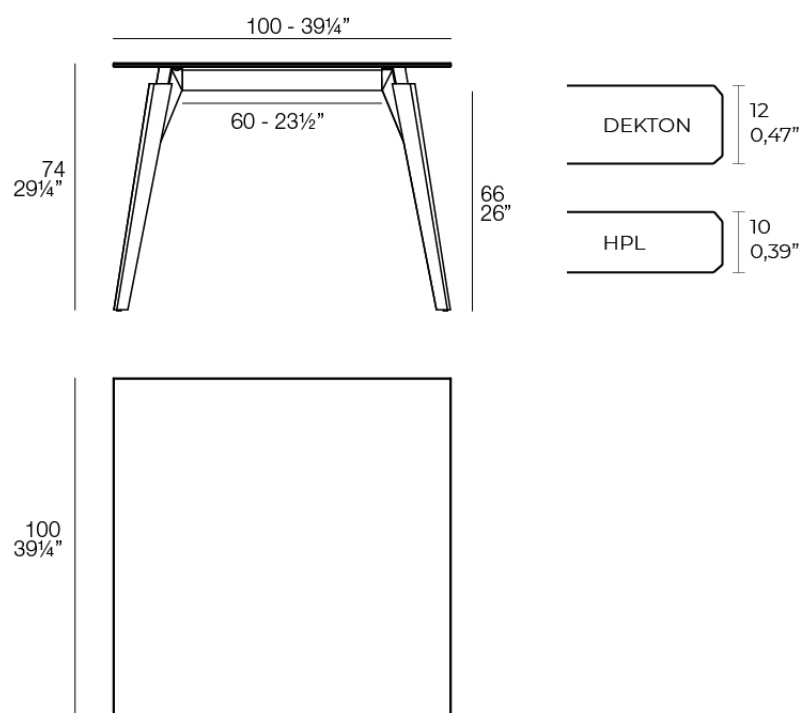

## Faz wood lounge table 100x100x74

by Ramón Esteve

Vondom's Faz collection, designed by Ramón Esteve, is one of the firm's most iconic collections. It stands out for its modular design and sophistication, representing harmony, serenity and timelessness through mineral and emphatic shapes. Faz transforms environments with its unique combination of material and light, creating an enveloping and exclusive atmosphere.

### Description

Weight: 28.51 Kg

FAZ WOOD Mesa Sal3n 100 x 100  
FAZ WOOD Lounge Table 39 1/4" x 39 1/4"