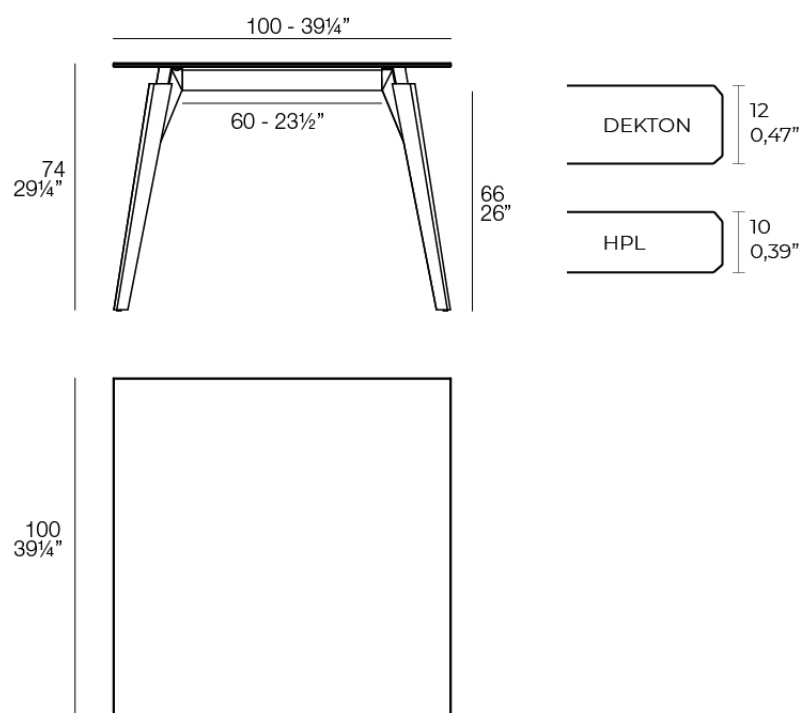

Faz wood lounge table 100x100x74

by Ramón Esteve

Vondom's Faz collection, designed by Ramón Esteve, is one of the firm's most iconic collections. It stands out for its modular design and sophistication, representing harmony, serenity and timelessness through mineral and emphatic shapes. Faz transforms environments with its unique combination of material and light, creating an enveloping and exclusive atmosphere.

Info

Description

Weight: 28.51 Kg

FAZ WOOD Mesa Sal3n 100 x 100
FAZ WOOD Lounge Table 39 1/4" x 39 1/4"

Finishes

tabletops

HPL Black Edge Top

Ref. 54306

white

black

ecru

HPL black edge

HPL Solid Core Top

Ref. 54306B

white

black