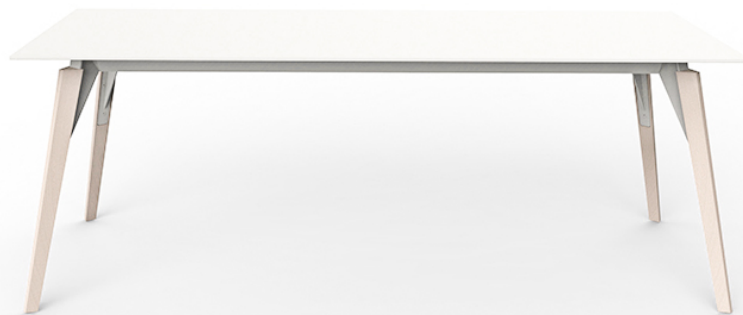

## Faz wood lounge table 200x90x74

by Ramón Esteve

Vondom's Faz collection, designed by Ramón Esteve, is one of the firm's most iconic collections. It stands out for its modular design and sophistication, representing harmony, serenity and timelessness through mineral and emphatic shapes. Faz transforms environments with its unique combination of material and light, creating an enveloping and exclusive atmosphere.

### Description

Weight: 42.8 Kg

FAZ WOOD Mesa Sal3n 200 x 90  
FAZ WOOD Lounge Table 78 3/4" x 35 1/2"