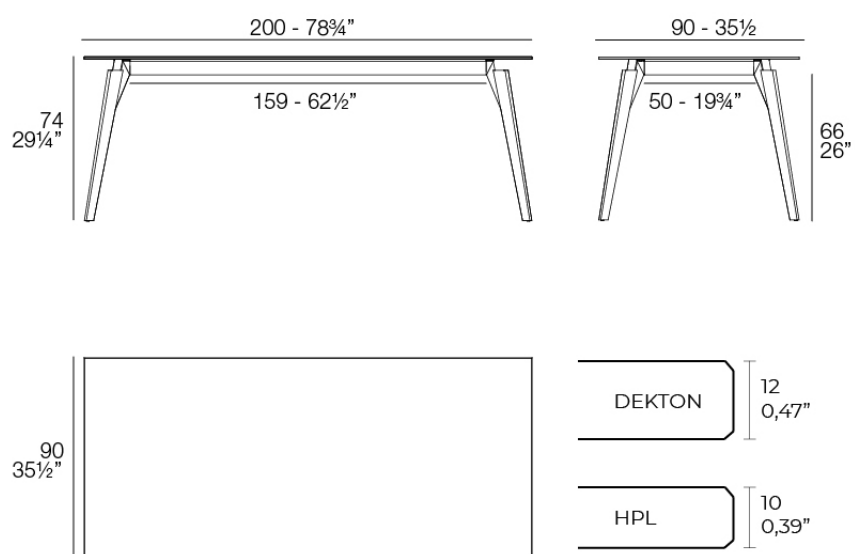

### Description

Weight: 42.8 Kg

FAZ WOOD Mesa Sal3n 200 x 90  
FAZ WOOD Lounge Table 78 3/4" x 35 1/2"