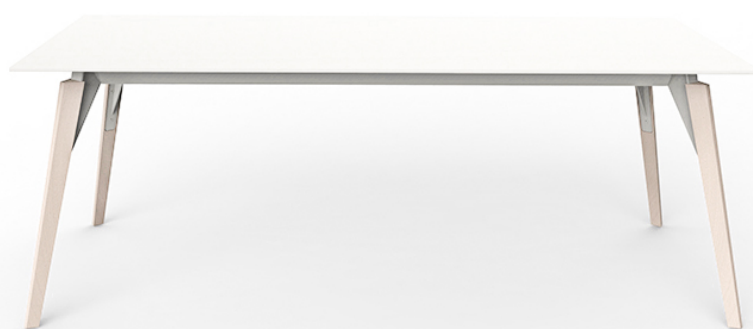

## Faz wood lounge table 200x100x74

by Ramón Esteve

Vondom's Faz collection, designed by Ramón Esteve, is one of the firm's most iconic collections. It stands out for its modular design and sophistication, representing harmony, serenity and timelessness through mineral and emphatic shapes. Faz transforms environments with its unique combination of material and light, creating an enveloping and exclusive atmosphere.

### Description

Weight: 45.86 Kg

FAZ WOOD Mesa Salón 200 x 100  
FAZ WOOD Lounge Table 78  $\frac{3}{4}$ " x 39  $\frac{1}{4}$ "