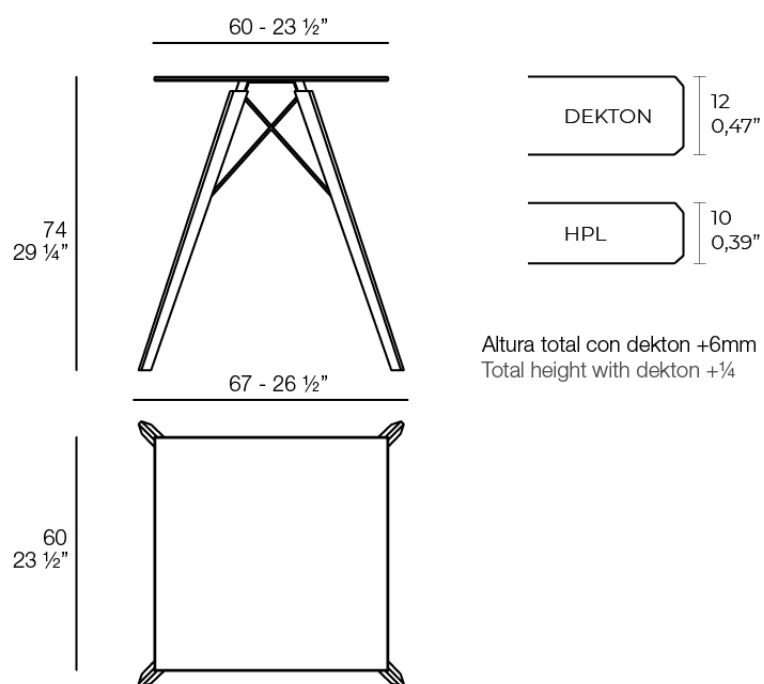

Info

Description

Weight: 10.05 Kg

FAZ WOOD Mesa Comedor 60 x 60
FAZ WOOD Dinning table 23 1/2" x 23 1/2"

Finishes

tabletops

HPL Black Edge Top

Ref. 54309

white

black

ecru

HPL black edge

HPL Solid Core Top

Ref. 54309B

white

black

tabletops

HPL Black Edge Top Ref. VVAR03255

white(black edge)

ecru(black edge)

black(black edge)

HPL Solid Core Top Ref. VVAR03257

ecru stone

tortora stone