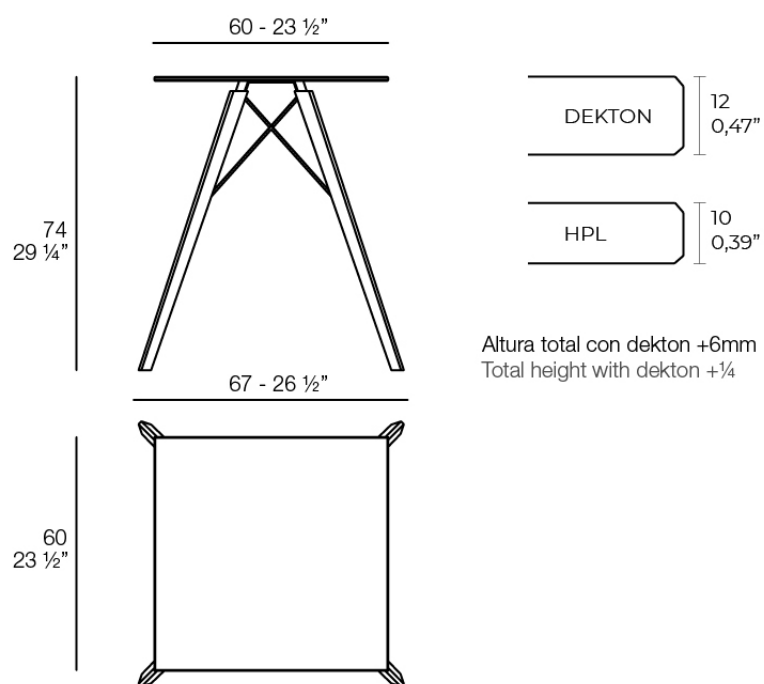

Info

Description

Weight: 10.05 Kg

FAZ WOOD Mesa Comedor 60 x 60
FAZ WOOD Dinning table 23 1/2" x 23 1/2"

Finishes

tabletops

HPL Black Edge Top

Ref. 54309

white

ecru

black

HPL black edge

HPL Solid Core Top

Ref. 54309B

white

ecru

blue

gray

anthracite

ocean

HPL Black Edge Top

Ref. VVAR02349

white(black edge)

ecru(black edge)