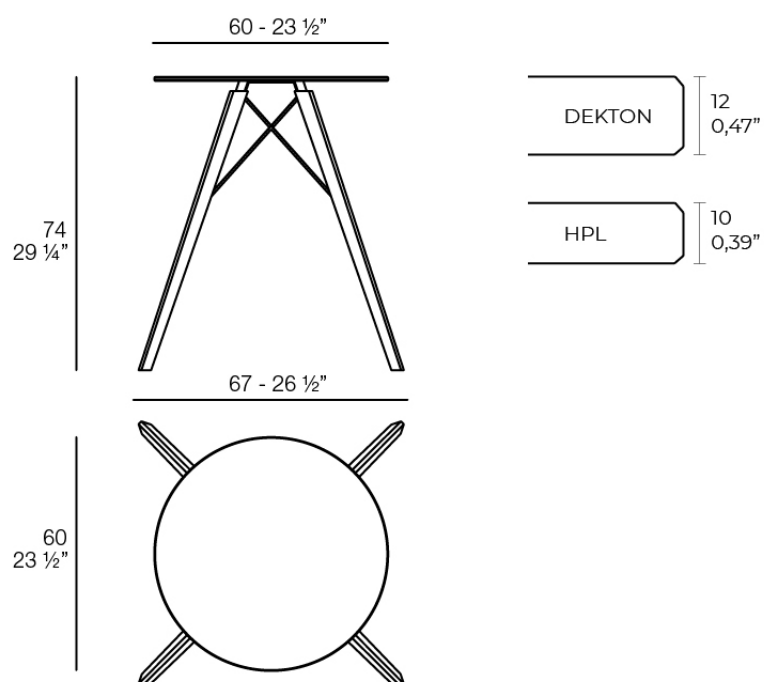

Info

Description

Weight: 9.05 Kg

FAZ WOOD Mesa Comedor Ø60
FAZ WOOD Dinning table Ø23 1/2"

Finishes

tabletops

HPL Black Edge Top

Ref. 54310

white

black

ecru

HPL black edge

HPL Solid Core Top

Ref. 54310B

white

black

tabletops

HPL Black Edge Top Ref. VVAR03256

white(black edge)

ecru(black edge)

black(black edge)

HPL Solid Core Top Ref. VVAR03258

ecru stone

tortora stone