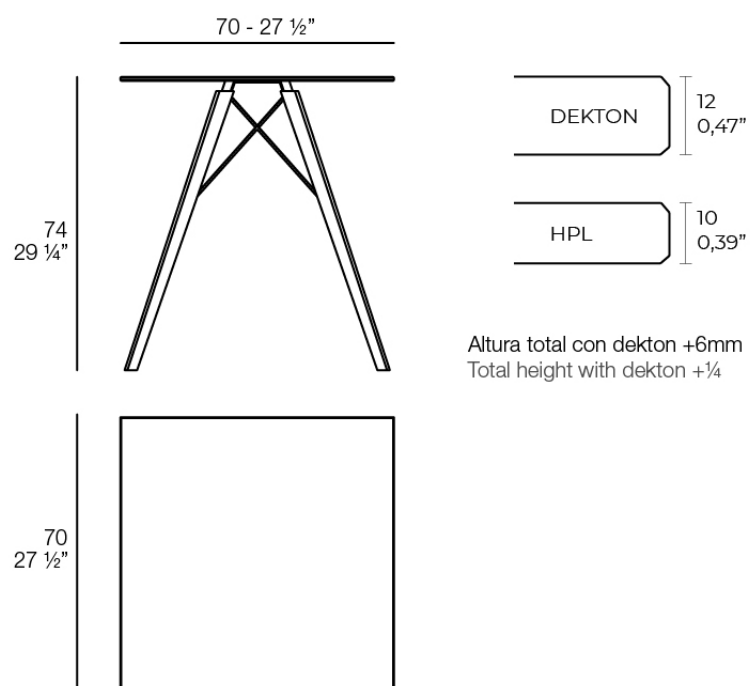

Info

Description

Weight: 11.98 Kg

FAZ WOOD Mesa Comedor 70 x 70
FAZ WOOD Dinning table 27 $\frac{1}{2}"$ x 27 $\frac{1}{2}"$