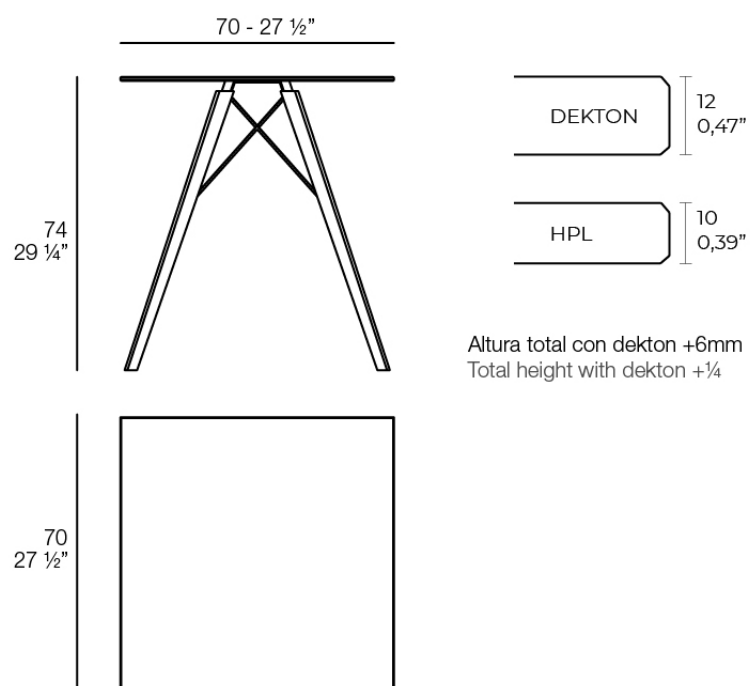

Faz wood dining table 70x70x74

by Ramón Esteve

Vondom's Faz collection, designed by Ramón Esteve, is one of the firm's most iconic collections. It stands out for its modular design and sophistication, representing harmony, serenity and timelessness through mineral and emphatic shapes. Faz transforms environments with its unique combination of material and light, creating an enveloping and exclusive atmosphere.

Info

Description

Weight: 11.98 Kg

FAZ WOOD Mesa Comedor 70 x 70
FAZ WOOD Dinning table 27 $\frac{1}{2}"$ x 27 $\frac{1}{2}"$

Finishes

tabletops

HPL Black Edge Top

Ref. 54311

white

black

ecru

HPL black edge

HPL Solid Core Top

Ref. 54311B

white

black

tabletops

HPL Black Edge Top Ref. VVAR03259

white(black edge)

ecru(black edge)

black(black edge)

HPL Solid Core Top Ref. VVAR03261

white (white edge)

ecru