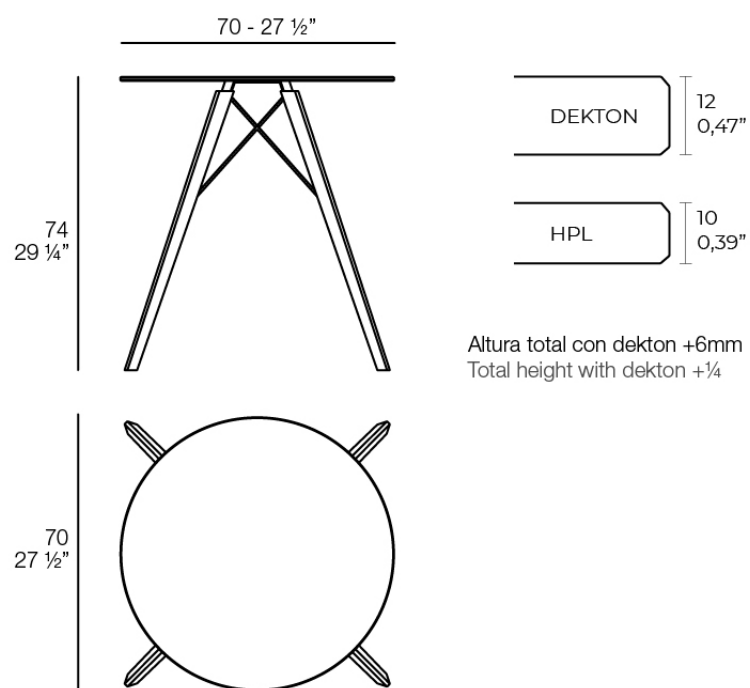

Faz wood dining table ø70x74

by Ramón Esteve

Vondom's Faz collection, designed by Ramón Esteve, is one of the firm's most iconic collections. It stands out for its modular design and sophistication, representing harmony, serenity and timelessness through mineral and emphatic shapes. Faz transforms environments with its unique combination of material and light, creating an enveloping and exclusive atmosphere.

Info

Description

Weight: 10.58 Kg

FAZ WOOD Mesa Comedor Ø70
FAZ WOOD Dinning table Ø27 1/2"

Finishes

tabletops

HPL Black Edge Top

Ref. 54312

white

ecru

black

HPL black edge

HPL Solid Core Top

Ref. 54312B

white

ecru

black

HPL solid core

estructura

Aluminium

Ref. VVAR03083

VONDOM

white

ecru