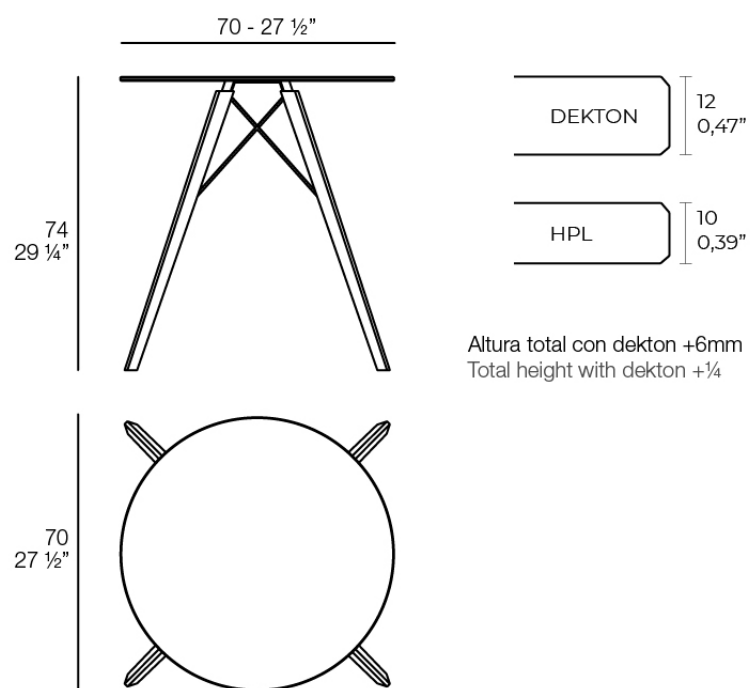

Info

Description

Weight: 10.58 Kg

FAZ WOOD Mesa Comedor Ø70
FAZ WOOD Dinning table Ø27 1/2"