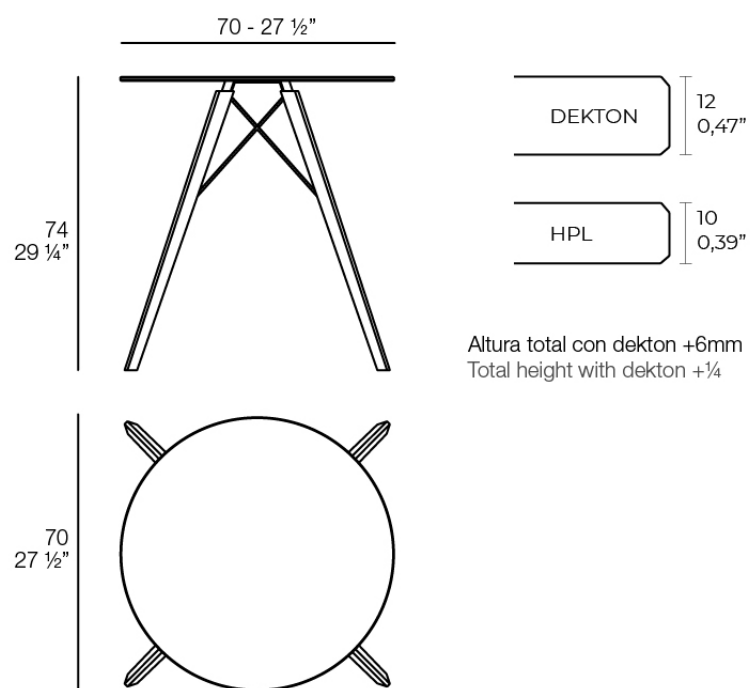

Faz wood dining table ø70x74

by Ramón Esteve

Vondom's Faz collection, designed by Ramón Esteve, is one of the firm's most iconic collections. It stands out for its modular design and sophistication, representing harmony, serenity and timelessness through mineral and emphatic shapes. Faz transforms environments with its unique combination of material and light, creating an enveloping and exclusive atmosphere.

Info

Description

Weight: 10.58 Kg

FAZ WOOD Mesa Comedor Ø70
FAZ WOOD Dinning table Ø27 1/2"

Finishes

tabletops

HPL Black Edge Top

Ref. 54312

white

black

ecru

HPL black edge

HPL Solid Core Top

Ref. 54312B

white

black

tabletops

HPL Black Edge Top Ref. VVAR03260

white(black edge)

ecru(black edge)

black(black edge)

HPL Solid Core Top Ref. VVAR03262

tortora stone

black stone