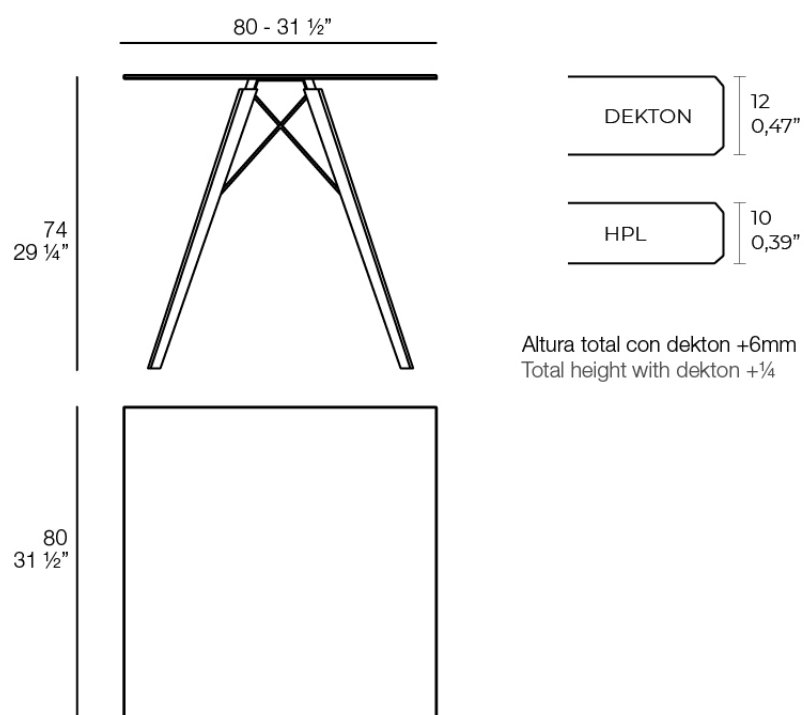

Faz wood dining table 80x80x74

by Ramón Esteve

Vondom's Faz collection, designed by Ramón Esteve, is one of the firm's most iconic collections. It stands out for its modular design and sophistication, representing harmony, serenity and timelessness through mineral and emphatic shapes. Faz transforms environments with its unique combination of material and light, creating an enveloping and exclusive atmosphere.

Info

Description

Weight: 14.15 Kg

FAZ WOOD Mesa Comedor 80 x 80
FAZ WOOD Dinning table 31 1/2" x 31 1/2"

Finishes

tabletops

HPL Black Edge Top

Ref. 54313

white

ecru

black

HPL black edge

HPL Solid Core Top

Ref. 54313B

white

ecru

black

HPL solid core

estructura

Aluminium

Ref. VVAR03083

VONDOM

white

ecru