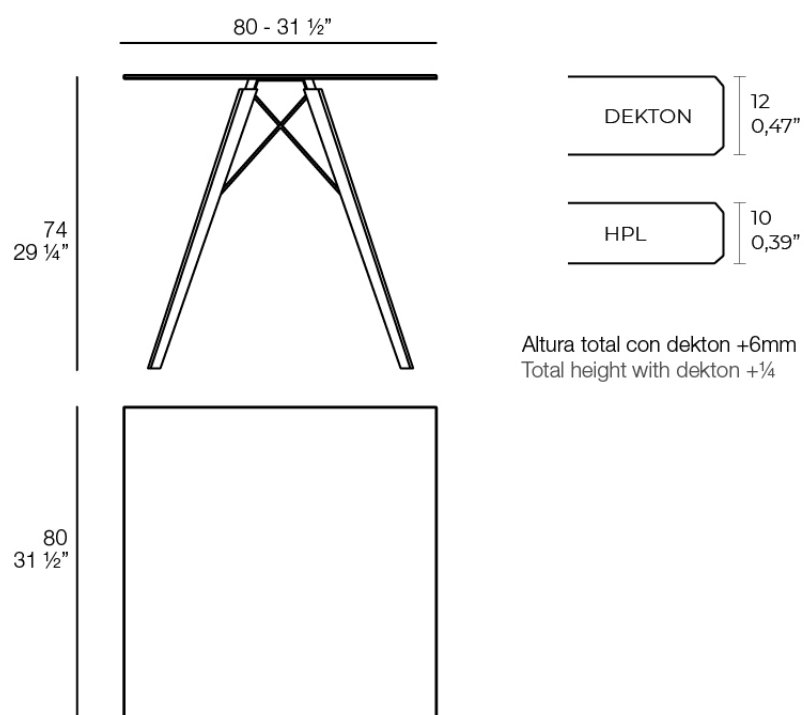

Info

Description

Weight: 14.15 Kg

FAZ WOOD Mesa Comedor 80 x 80
FAZ WOOD Dinning table 31 1/2" x 31 1/2"

Finishes

tabletops

HPL Black Edge Top

Ref. 54313

white

black

ecru

HPL black edge

HPL Solid Core Top

Ref. 54313B

white

black

ecru

HPL solid core

legs

Ash

Ref. VVAR03081

wood 1

wood 2

tabletops

HPL Black Edge Top Ref. VVAR03263

white(black edge)

ecru(black edge)

black(black edge)

HPL Solid Core Top Ref. VVAR03265

ecru stone

tortora stone

smoked