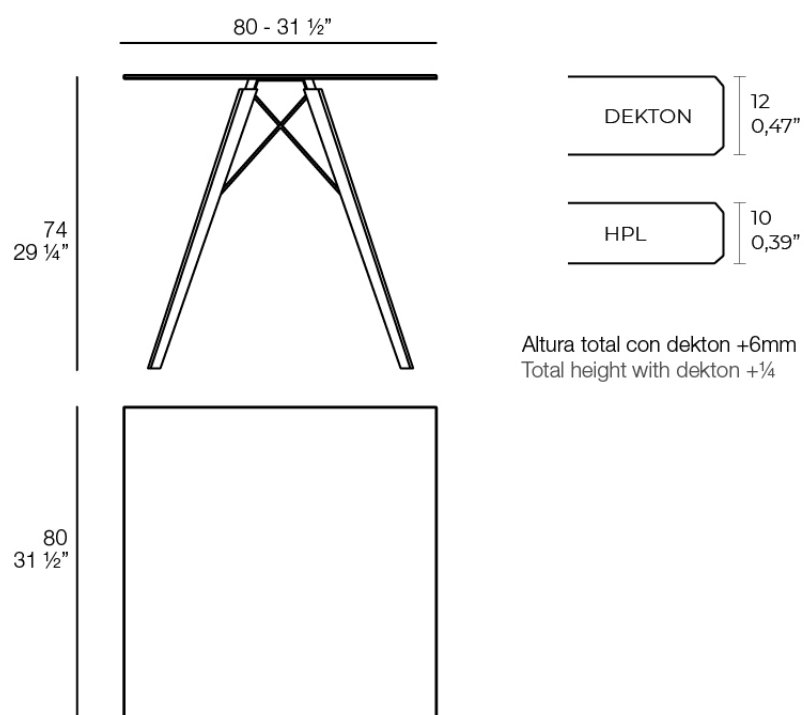

Faz wood dining table 80x80x74

by Ramón Esteve

Vondom's Faz collection, designed by Ramón Esteve, is one of the firm's most iconic collections. It stands out for its modular design and sophistication, representing harmony, serenity and timelessness through mineral and emphatic shapes. Faz transforms environments with its unique combination of material and light, creating an enveloping and exclusive atmosphere.

Info

Description

Weight: 14.15 Kg

FAZ WOOD Mesa Comedor 80 x 80
FAZ WOOD Dinning table 31 1/2" x 31 1/2"

Finishes

tabletops

HPL Black Edge Top

Ref. 54313

white

ecru

black

HPL black edge

HPL Solid Core Top

Ref. 54313B

white

ecru

black

HPL solid core

estructura

Aluminium

Ref. VVAR03083

VONDOM

white

ecu