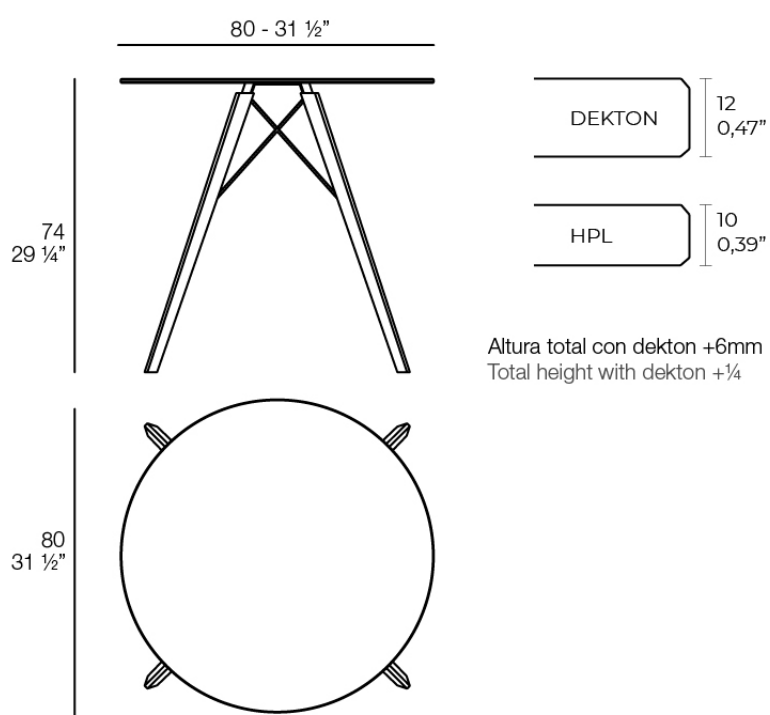

Info

Description

Weight: 12.26 Kg

FAZ WOOD Mesa Comedor Ø80
FAZ WOOD Dinning table Ø31 1/2"

Finishes

tabletops

HPL Black Edge Top

Ref. 54314

white

black

ecru

HPL black edge

HPL Solid Core Top

Ref. 54314B

white

black

tabletops

HPL Black Edge Top Ref. VVAR03264

white(black edge)

ecru(black edge)

black(black edge)

HPL Solid Core Top Ref. VVAR03266

white (white edge)

ecru