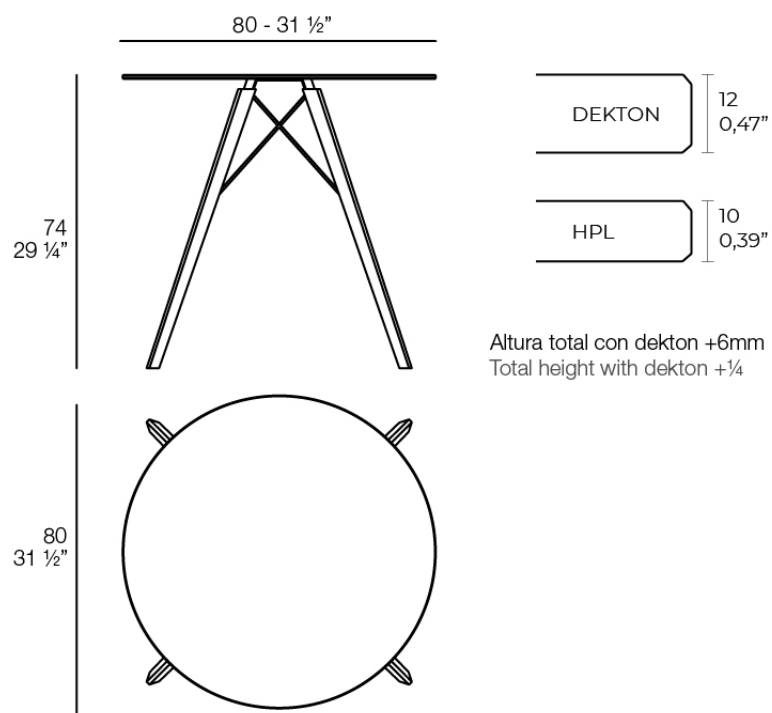

### Description

Weight: 12.26 Kg

FAZ WOOD Mesa Comedor Ø80  
FAZ WOOD Dinning table Ø31 1/2"