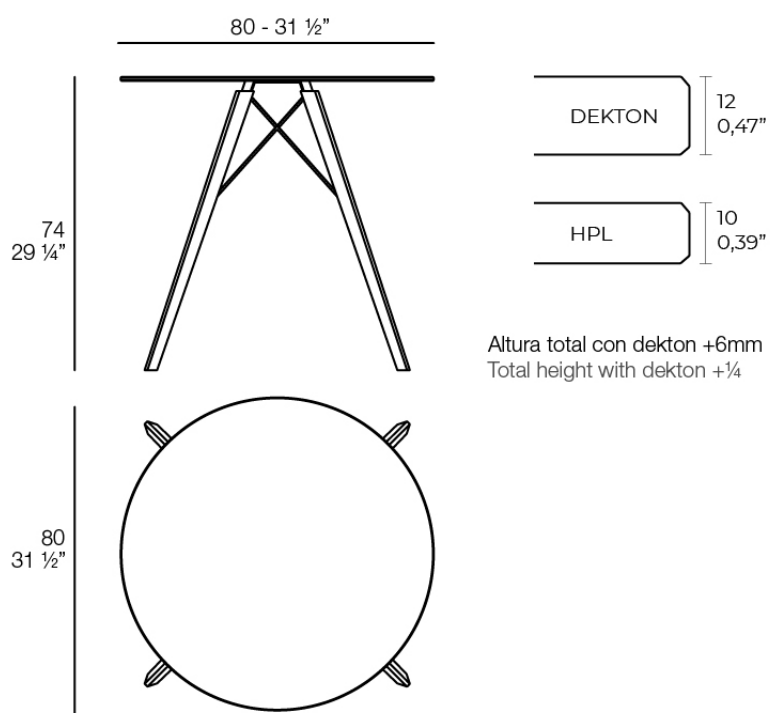

Info

Description

Weight: 12.26 Kg

FAZ WOOD Mesa Comedor Ø80
FAZ WOOD Dinning table Ø31 1/2"

Finishes

tabletops

HPL Black Edge Top

Ref. 54314

white

black

ecru

HPL black edge

HPL Solid Core Top

Ref. 54314B

white

black

tabletops

HPL Black Edge Top Ref. VVAR03264

white(black edge)

ecru(black edge)

black(black edge)

HPL Solid Core Top Ref. VVAR03266

white (white edge)

ecru