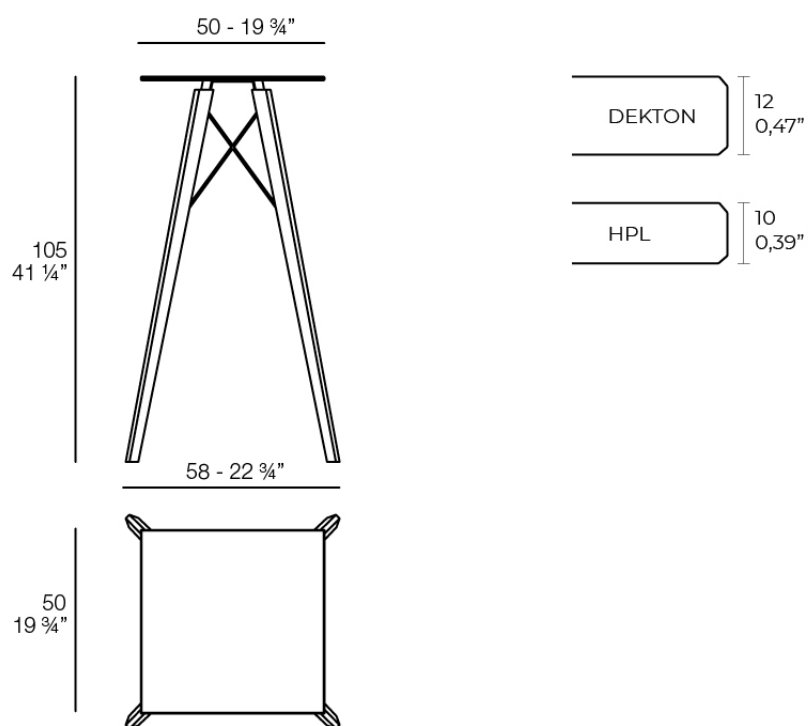

Faz wood high table 50x50x105

by Ramón Esteve

Vondom's Faz collection, designed by Ramón Esteve, is one of the firm's most iconic collections. It stands out for its modular design and sophistication, representing harmony, serenity and timelessness through mineral and emphatic shapes. Faz transforms environments with its unique combination of material and light, creating an enveloping and exclusive atmosphere.

Info

Description

Weight: 9.74 Kg

FAZ WOOD Mesa Alta 50 x 50
FAZ WOOD Dinning table 19 3/4 x 19 3/4"

Finishes

tabletops

HPL Black Edge Top

Ref. 54315

white

ecru

black

HPL black edge

HPL Solid Core Top

Ref. 54315B

white

ecru

black

HPL solid core

estructura

Aluminium

Ref. VVAR03098

VONDOM

white

ecru