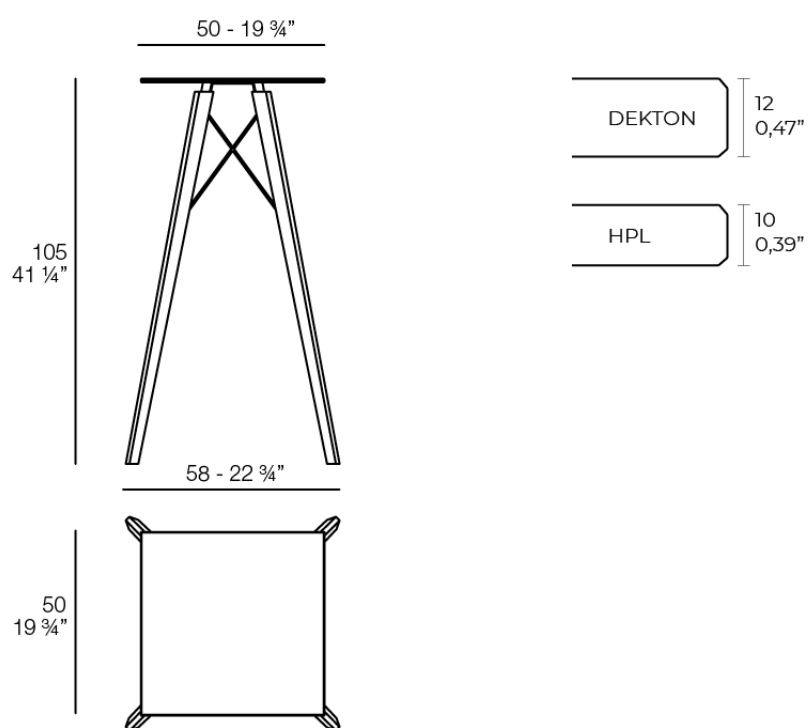

Faz wood high table 50x50x105

by Ramón Esteve

Vondom's Faz collection, designed by Ramón Esteve, is one of the firm's most iconic collections. It stands out for its modular design and sophistication, representing harmony, serenity and timelessness through mineral and emphatic shapes. Faz transforms environments with its unique combination of material and light, creating an enveloping and exclusive atmosphere.

Info

Description

Weight: 9.74 Kg

FAZ WOOD Mesa Alta 50 x 50
FAZ WOOD Dining table 19 3/4 x 19 3/4"

Finishes

tabletops

HPL Black Edge Top

Ref. 54315

white

black

ecru

HPL black edge

HPL Solid Core Top

Ref. 54315B

white

black

tabletops

HPL Black Edge Top Ref. VVAR03251

white(black edge)

ecru(black edge)

black(black edge)

HPL Solid Core Top Ref. VVAR03253

white (white edge)

ecru