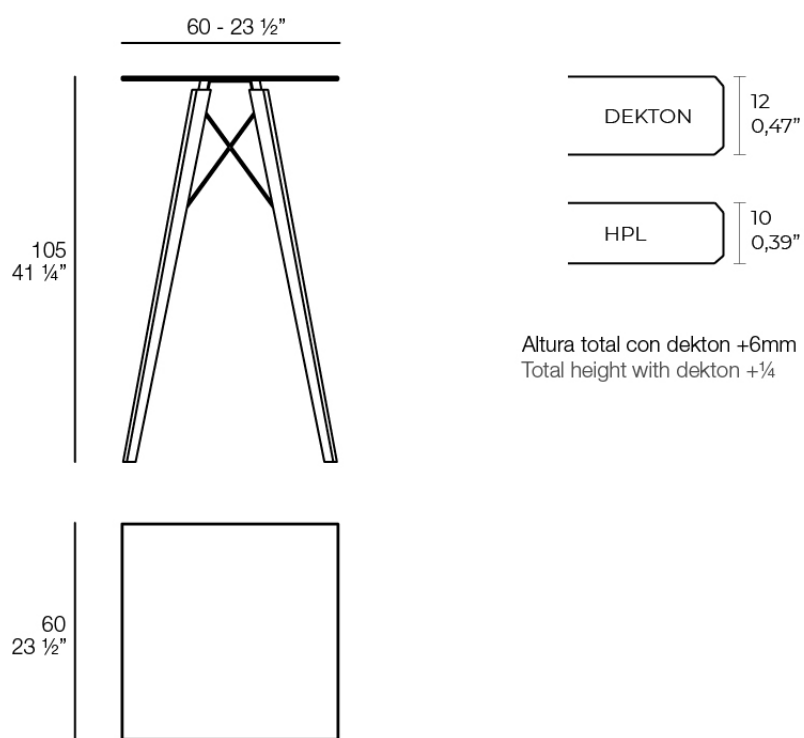

Faz wood high table 60x60x105

by Ramón Esteve

Vondom's Faz collection, designed by Ramón Esteve, is one of the firm's most iconic collections. It stands out for its modular design and sophistication, representing harmony, serenity and timelessness through mineral and emphatic shapes. Faz transforms environments with its unique combination of material and light, creating an enveloping and exclusive atmosphere.

Info

Description

Weight: 11.19 Kg

FAZ WOOD Mesa Alta 60 x 60
FAZ WOOD Dining table 23 1/2 x 23 1/2"

Finishes

tabletops

HPL Black Edge Top

Ref. 54317

white

black

ecru

HPL black edge

HPL Solid Core Top

Ref. 54317B

white

black

tabletops

HPL Black Edge Top

Ref. VVAR03255

white(black edge)

ecru(black edge)

black(black edge)

HPL Solid Core Top

Ref. VVAR03257