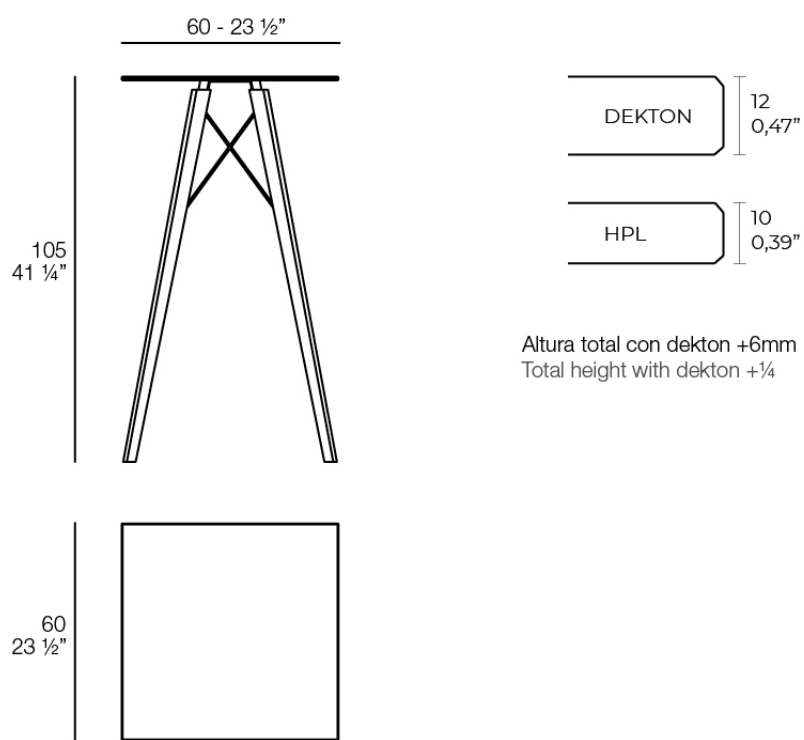

## Faz wood high table 60x60x105

by Ramón Esteve

Vondom's Faz collection, designed by Ramón Esteve, is one of the firm's most iconic collections. It stands out for its modular design and sophistication, representing harmony, serenity and timelessness through mineral and emphatic shapes. Faz transforms environments with its unique combination of material and light, creating an enveloping and exclusive atmosphere.

### Description

Weight: 11.19 Kg

Altura total con dektion +6mm  
Total height with dektion +1/4

FAZ WOOD Mesa Alta 60 x 60  
FAZ WOOD Dinning table 23 1/2 x 23 1/2"

HPL Solid Core Top

Ref. 54317B

white

ecru

black

HPL solid core