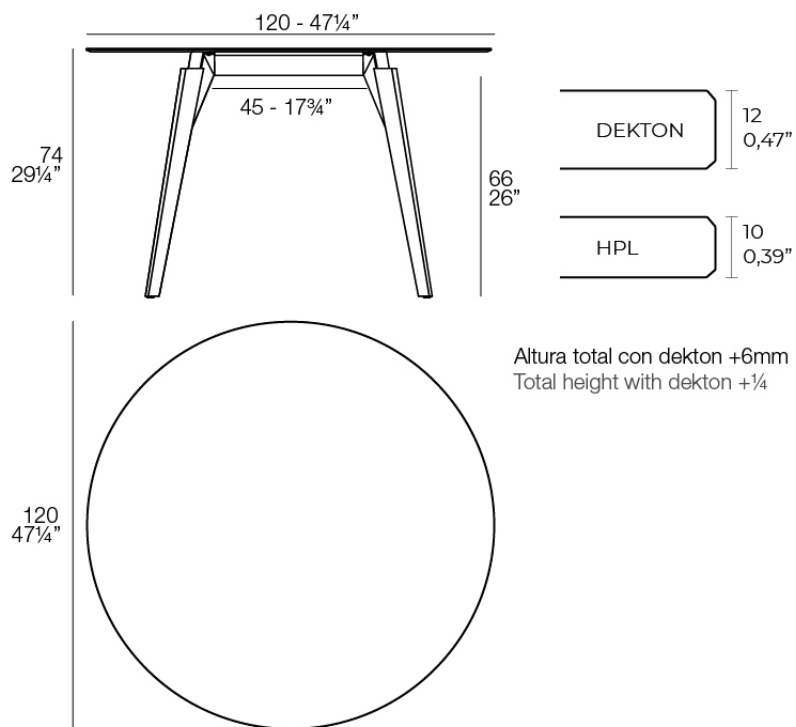

Faz wood high table ø120x74

by Ramón Esteve

Vondom's Faz collection, designed by Ramón Esteve, is one of the firm's most iconic collections. It stands out for its modular design and sophistication, representing harmony, serenity and timelessness through mineral and emphatic shapes. Faz transforms environments with its unique combination of material and light, creating an enveloping and exclusive atmosphere.

Info

Description

Weight: 31.66 Kg

FAZ WOOD Mesa Salón 120 x 120
FAZ WOOD Lounge Table 47 1/4" x 47 1/4"

Finishes

tabletops

HPL Black Edge Top

Ref. 54323

white

black

ecru

HPL black edge

HPL Solid Core Top

Ref. 54323B

white

black

ecru

HPL solid core

legs

Ash

Ref. VVAR03080

wood 1

wood 2

tabletops